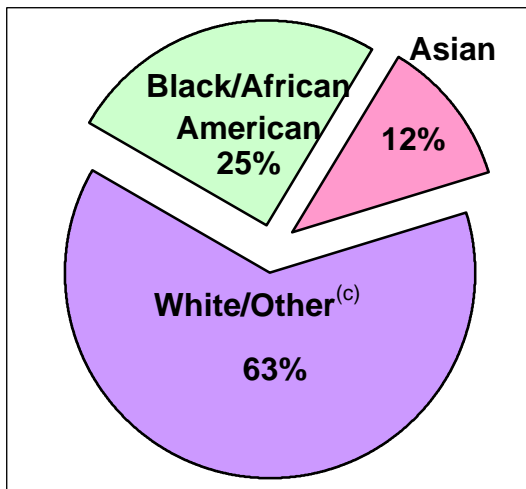

Total Population by Race