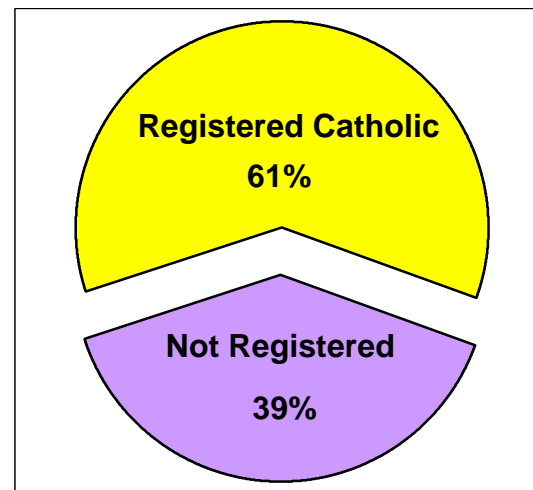

White/Other^(c)

Sources:

Archdiocese of Philadelphia, 2000 Annual Pastoral Reports.
U.S. Census Bureau, Census 2000 Redistricting Data (P.L. 94-171) Summary File, March 2001.

Notes:

- (a) Data are calculated by assigning each census block to a geography and aggregating all data for that geography.
- (b) Black/African American and Asian data shown for respondents who reported one race only.
- (c) White/Other includes White, American Indian/Alaskan Native, Native Hawaiian, Other Pacific Islander, Some Other Race, and people of two or more races.