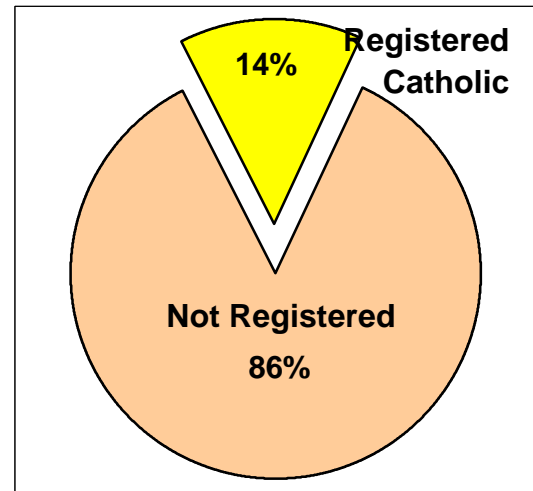

2000 U.S. Census Data - Report 2

Vicariate: Philadelphia - South

Cluster 24

Based on the 2000 Census and 2000 Annual Pastoral Reports,
What percentage of each group living in the cluster is Catholic?

Hispanic

Sources:

Archdiocese of Philadelphia, 2000 Annual Pastoral Reports.
U.S. Census Bureau, Census 2000 Redistricting Data (P.L. 94-171) Summary File, March 2001.

Notes:

- (a) Data are calculated by assigning each census block to a geography and aggregating all data for that geography.
- (b) Black/African American and Asian data shown for respondents who reported one race only.
- (c) White/Other includes White, American Indian/Alaskan Native, Native Hawaiian, Other Pacific Islander, Some Other Race, and people of two or more races.