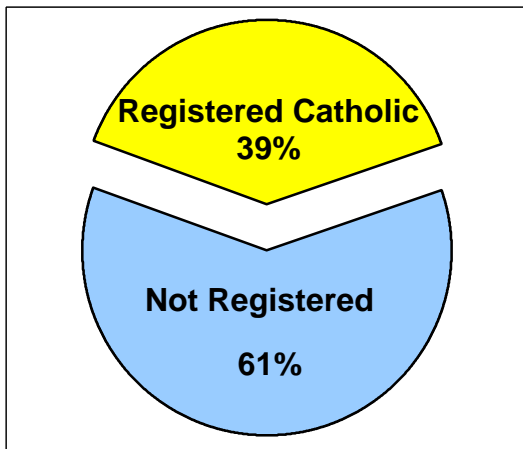

2000 U.S. Census Data - Report 2

Vicariate: Philadelphia - South

Cluster 24

Based on the 2000 Census and 2000 Annual Pastoral Reports,
What share of the people living in the cluster territory are Catholic?