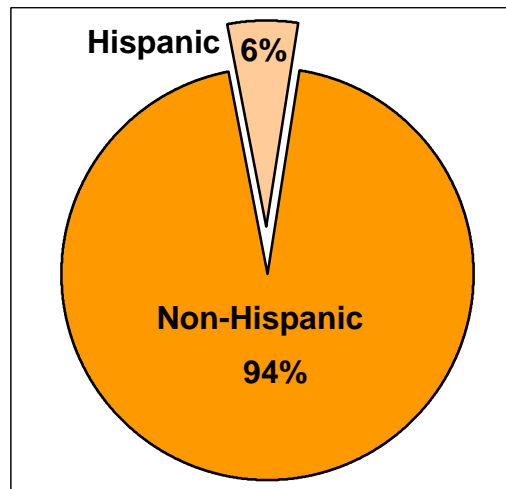

Total Population by Hispanic Origin