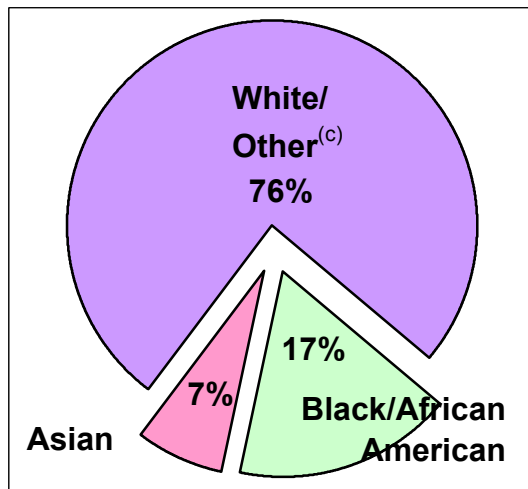

Total Population by Race