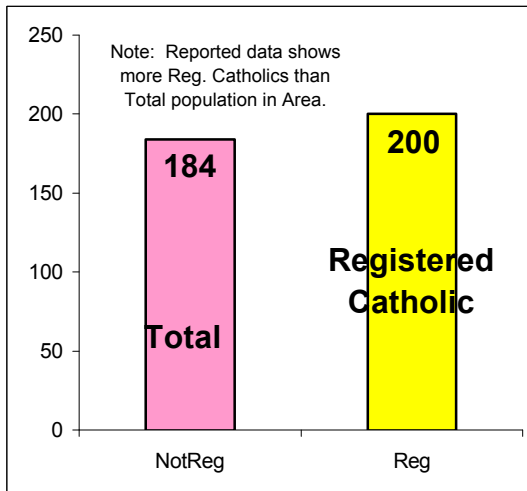

2000 U.S. Census Data - Report 2

Cluster: 20
Vicariate: Philadelphia - South

FS#: 1075

Parish: **St. Augustine**

Based on the 2000 Census and 2000 Annual Pastoral Report,
What percentage of each group living in the parish is Catholic?

Asian