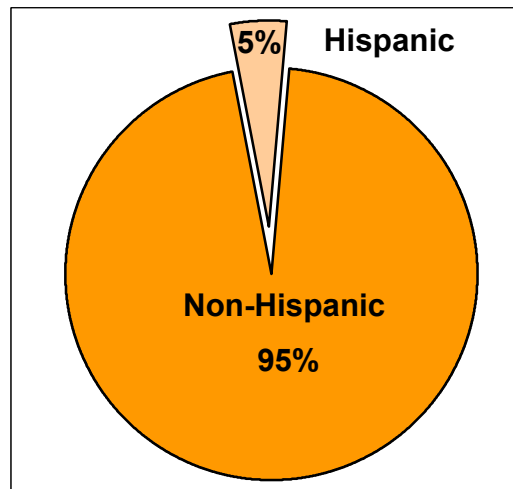

Total Population by Hispanic Origin