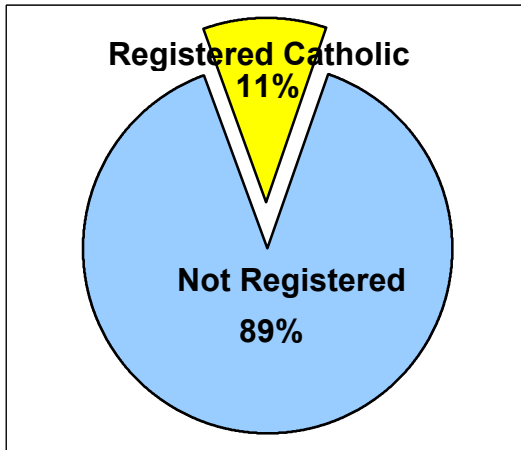

2000 U.S. Census Data - Report 2

Cluster: 20
Vicariate: Philadelphia - South

FS#: 1075

Parish: **St. Augustine**

Based on the 2000 Census and 2000 Annual Pastoral Report,
What share of the people living in the parish territory are Catholic?