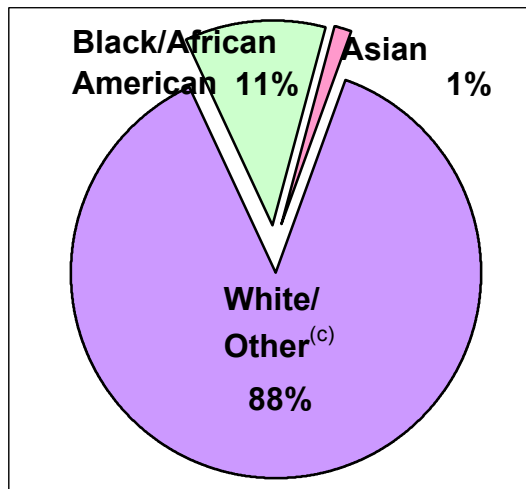

Total Population by Race