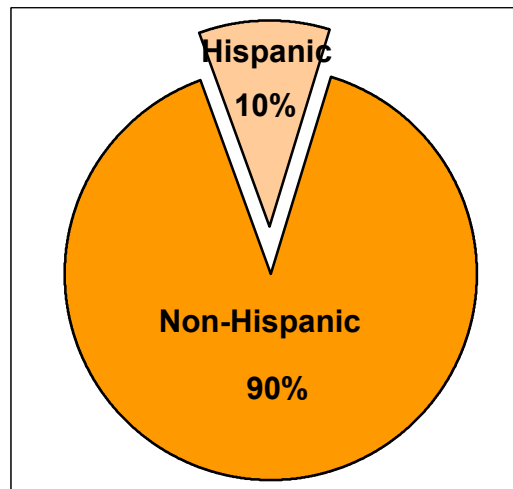

Total Population by Hispanic Origin