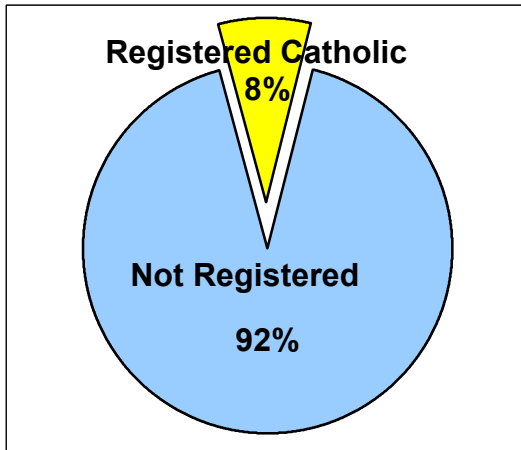

2000 U.S. Census Data - Report 2

Cluster: 22
Vicariate: Philadelphia - South

FS#: 1300

Parish: **Immaculate Conception**

Based on the 2000 Census and 2000 Annual Pastoral Report,
What share of the people living in the parish territory are Catholic?