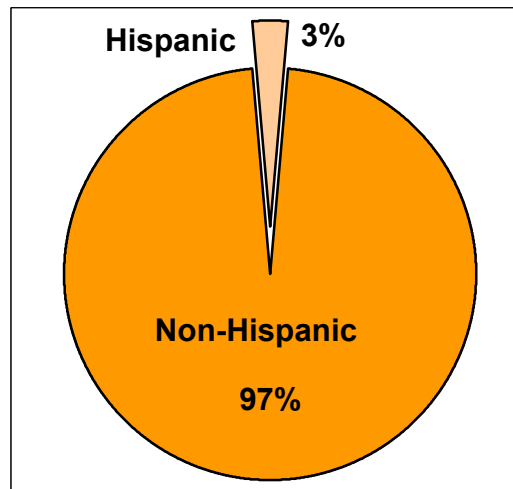

Total Population by Hispanic Origin