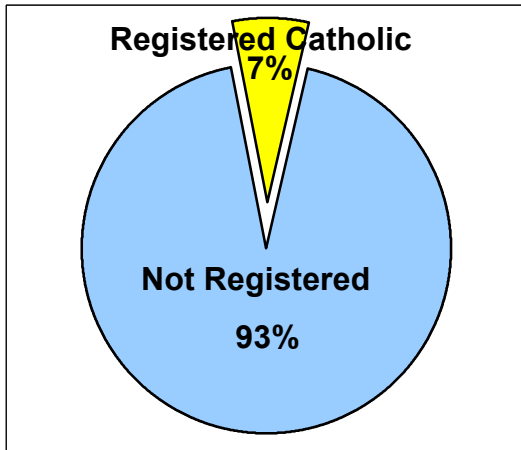

2000 U.S. Census Data - Report 2

Cluster: 20
Vicariate: Philadelphia - South

FS#: 1415

Parish: **Old Saint Mary's**

Based on the 2000 Census and 2000 Annual Pastoral Report,
What share of the people living in the parish territory are Catholic?