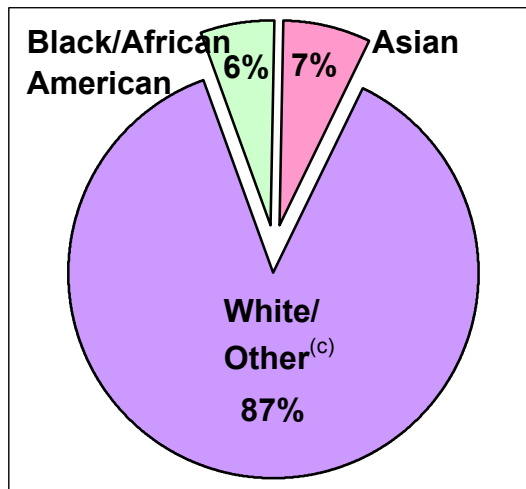

Total Population by Race