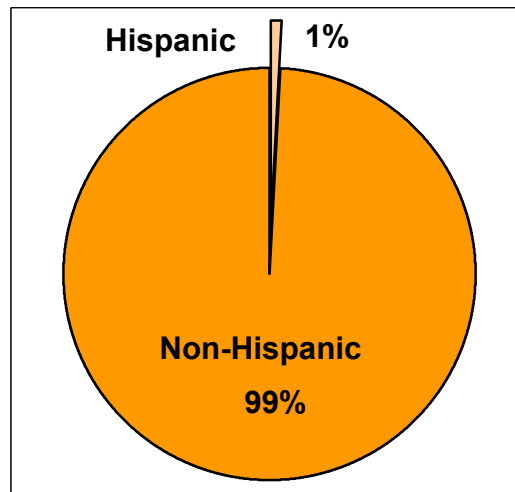

Total Population by Hispanic Origin