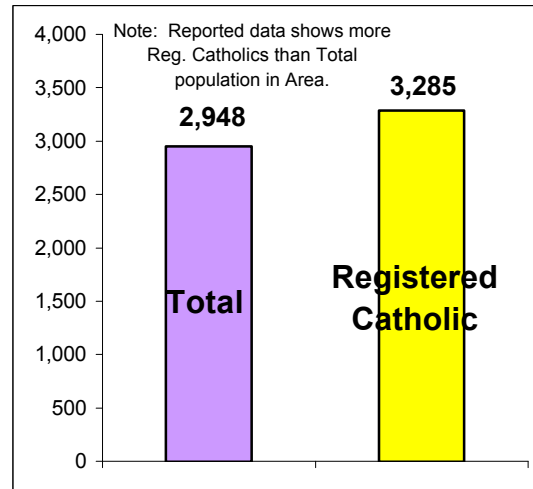

Asian

Hispanic

Black/African American

White/Other^(c)

Sources:

Archdiocese of Philadelphia, 2000 Annual Pastoral Report.
U.S. Census Bureau, Census 2000 Redistricting Data (P.L. 94-171) Summary File, March 2001.