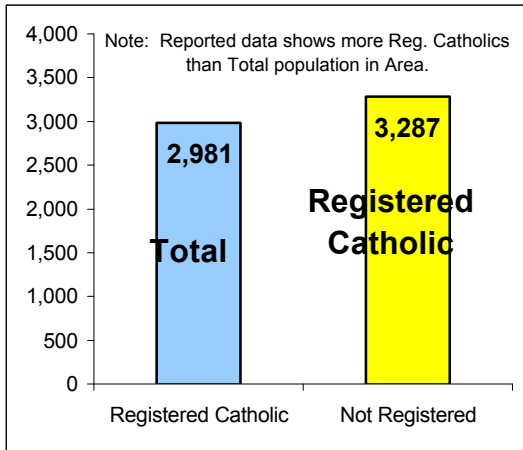

2000 U.S. Census Data - Report 2

Cluster: 32
Vicariate: Philadelphia - South

FS#: 1590

Parish: **St. Richard**

Based on the 2000 Census and 2000 Annual Pastoral Report,
What share of the people living in the parish territory are Catholic?