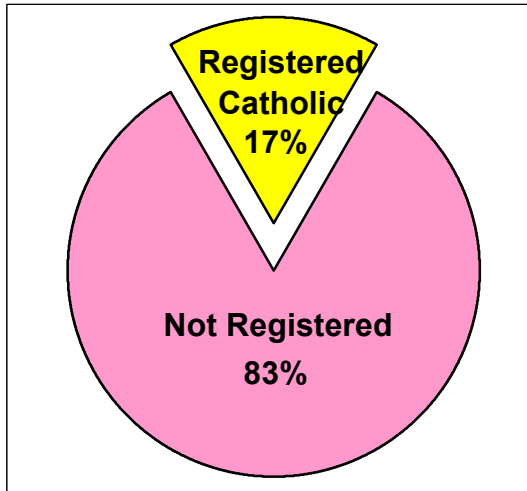

2000 U.S. Census Data - Report 2

Cluster: 32
Vicariate: Philadelphia - South

FS#: 1590

Parish: **St. Richard**

Based on the 2000 Census and 2000 Annual Pastoral Report,
What percentage of each group living in the parish is Catholic?

Asian