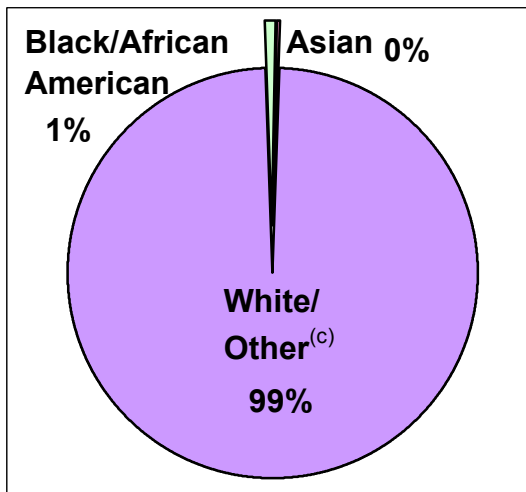

Total Population by Race