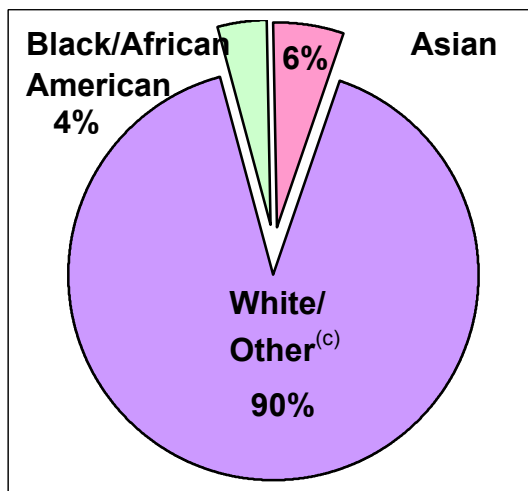

Total Population by Race