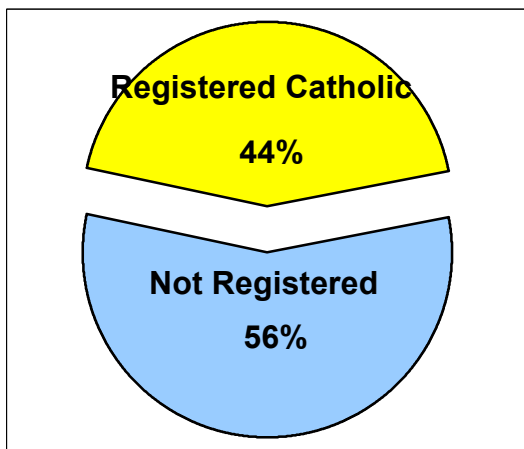

2000 U.S. Census Data - Report 2

Cluster: 28
Vicariate: Bucks

FS#: 2050

Parish: **St. Ephrem**

Based on the 2000 Census and 2000 Annual Pastoral Report,
What share of the people living in the parish territory are Catholic?