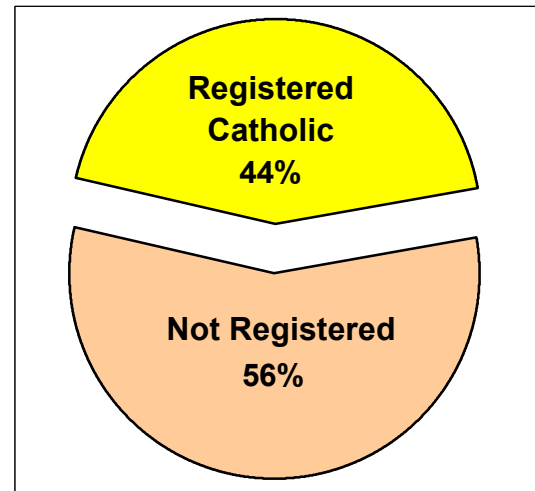

2000 U.S. Census Data - Report 2

Cluster: 28
Vicariate: Bucks

FS#: 2050

Parish: **St. Ephrem**

Based on the 2000 Census and 2000 Annual Pastoral Report,
What percentage of each group living in the parish is Catholic?

Hispanic

Sources:

Archdiocese of Philadelphia, 2000 Annual Pastoral Report.
U.S. Census Bureau, Census 2000 Redistricting Data (P.L. 94-171) Summary File, March 2001.

Notes:

- (a) Data are calculated by assigning each census block to a geography and aggregating all data for that geography.
- (b) Black/African American and Asian data shown for respondents who reported one race only.
- (c) White/Other includes White, American Indian/Alaskan Native, Native Hawaiian, Other Pacific Islander, Some Other Race, and people of two or more races.