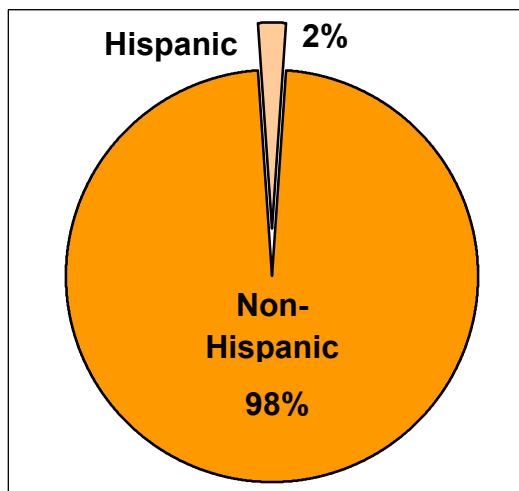

Total Population by Hispanic Origin