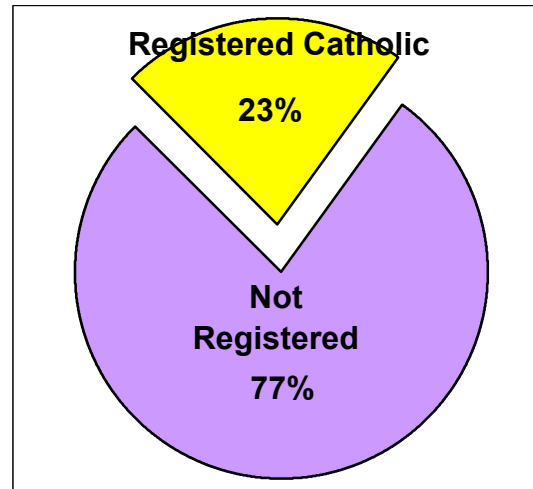

2000 U.S. Census Data - Report 2

Cluster: 53
Vicariate: Chester

FS#: 2060

Parish: **St. Monica**

Based on the 2000 Census and 2000 Annual Pastoral Report,
What percentage of each group living in the parish is Catholic?

Asian

Hispanic

Black/African American

White/Other^(c)

Sources:

Archdiocese of Philadelphia, 2000 Annual Pastoral Report.
U.S. Census Bureau, Census 2000 Redistricting Data (P.L. 94-171) Summary File, March 2001.