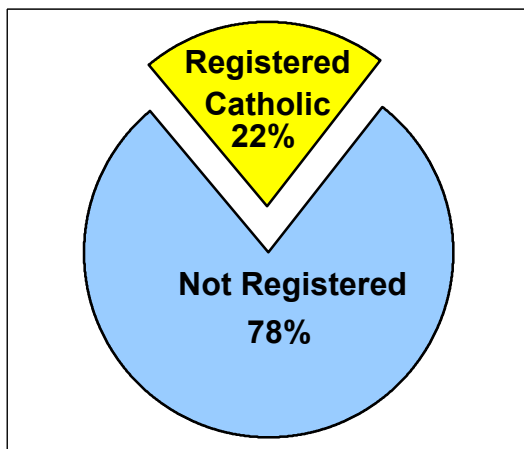

2000 U.S. Census Data - Report 2

Cluster: 53
Vicariate: Chester

FS#: 2060

Parish: **St. Monica**

Based on the 2000 Census and 2000 Annual Pastoral Report,
What share of the people living in the parish territory are Catholic?