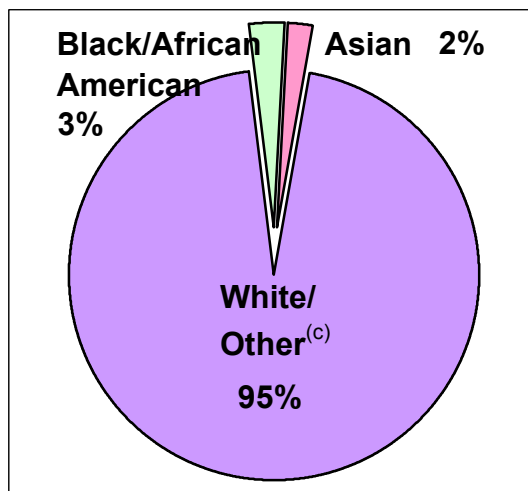

Total Population by Race