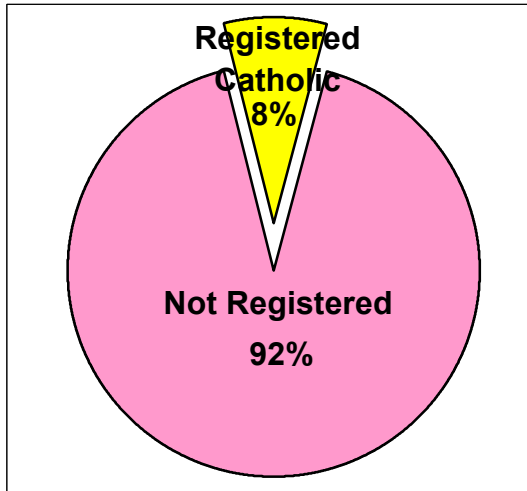

2000 U.S. Census Data - Report 2

Cluster: 53
Vicariate: Chester

FS#: 2060

Parish: **St. Monica**

Based on the 2000 Census and 2000 Annual Pastoral Report,
What percentage of each group living in the parish is Catholic?

Asian