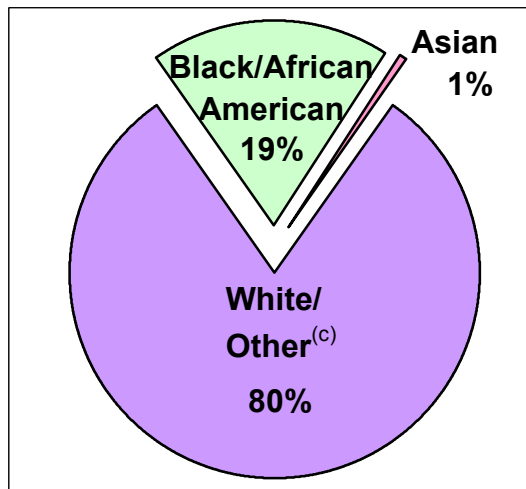

Total Population by Race