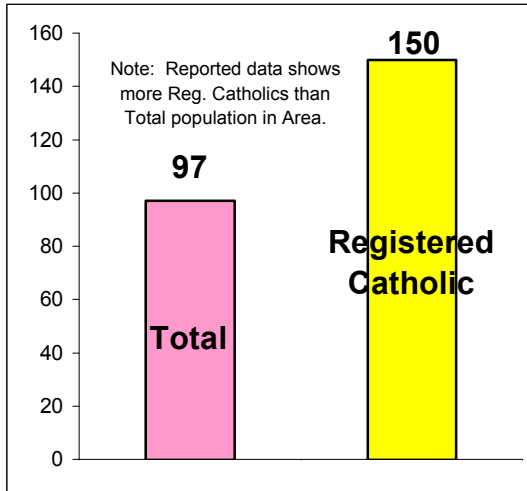

2000 U.S. Census Data - Report 2

Cluster: 27
Vicariate: Bucks

FS#: 2090

Parish: **St. Mark**

Based on the 2000 Census and 2000 Annual Pastoral Report,
What percentage of each group living in the parish is Catholic?

Asian