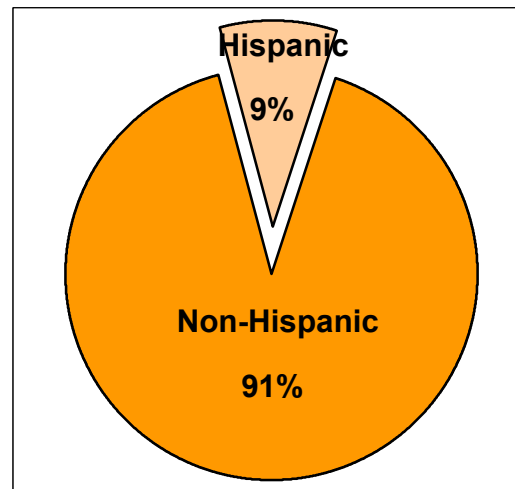

Total Population by Hispanic Origin