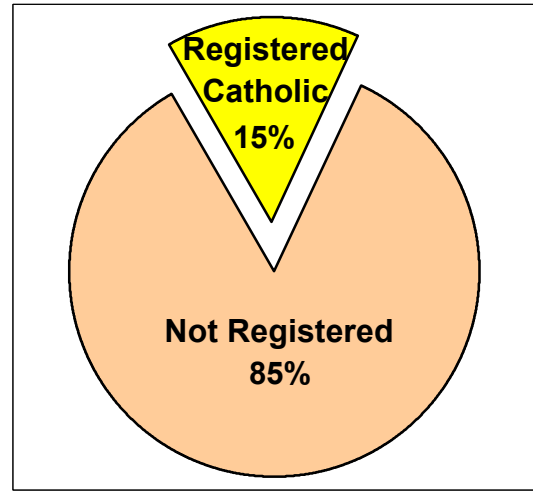

2000 U.S. Census Data - Report 2

Cluster: 27
Vicariate: Bucks

FS#: 2090

Parish: **St. Mark**

Based on the 2000 Census and 2000 Annual Pastoral Report,
What percentage of each group living in the parish is Catholic?

Asian

Hispanic

Black/African American

White/Other^(c)

Sources:

Archdiocese of Philadelphia, 2000 Annual Pastoral Report.
U.S. Census Bureau, Census 2000 Redistricting Data (P.L. 94-171) Summary File, March 2001.

Notes:

- (a) Data are calculated by assigning each census block to a geography and aggregating all data for that geography.
- (b) Black/African American and Asian data shown for respondents who reported one race only.
- (c) White/Other includes White, American Indian/Alaskan Native, Native Hawaiian, Other Pacific Islander, Some Other Race, and people of two or more races.