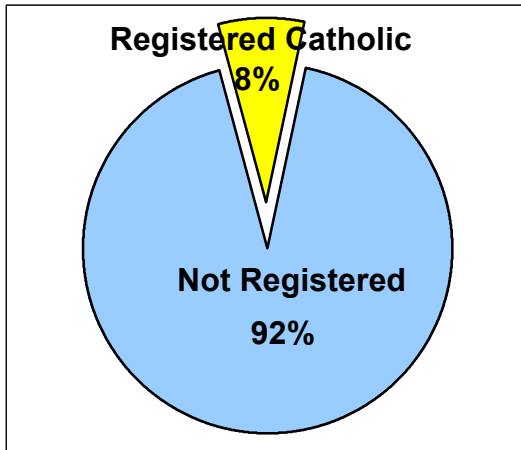

2000 U.S. Census Data - Report 2

Cluster: 27
Vicariate: Bucks

FS#: 2090

Parish: **St. Mark**

Based on the 2000 Census and 2000 Annual Pastoral Report,
What share of the people living in the parish territory are Catholic?