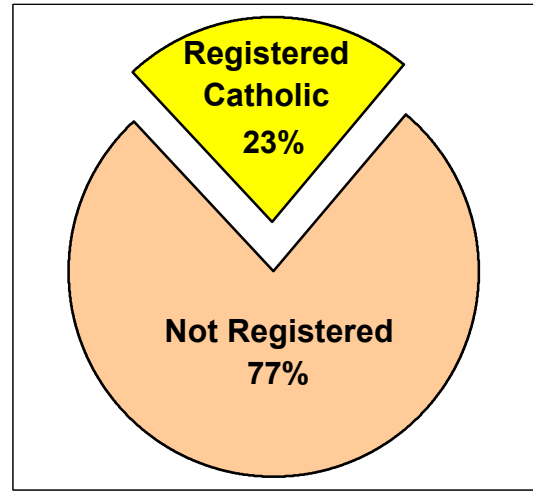

2000 U.S. Census Data - Report 2

Cluster: 61
Vicariate: Delaware

FS#: 2105

Parish: **St. Pius X**

Based on the 2000 Census and 2000 Annual Pastoral Report,
What percentage of each group living in the parish is Catholic?

Hispanic

Sources:

Archdiocese of Philadelphia, 2000 Annual Pastoral Report.
U.S. Census Bureau, Census 2000 Redistricting Data (P.L. 94-171) Summary File, March 2001.

Notes:

- (a) Data are calculated by assigning each census block to a geography and aggregating all data for that geography.
- (b) Black/African American and Asian data shown for respondents who reported one race only.
- (c) White/Other includes White, American Indian/Alaskan Native, Native Hawaiian, Other Pacific Islander, Some Other Race, and people of two or more races.