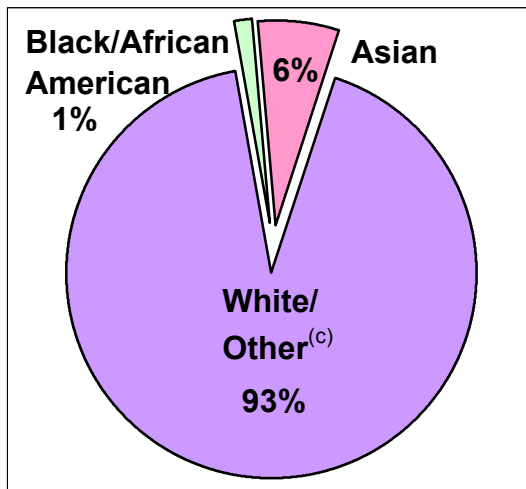

Total Population by Race