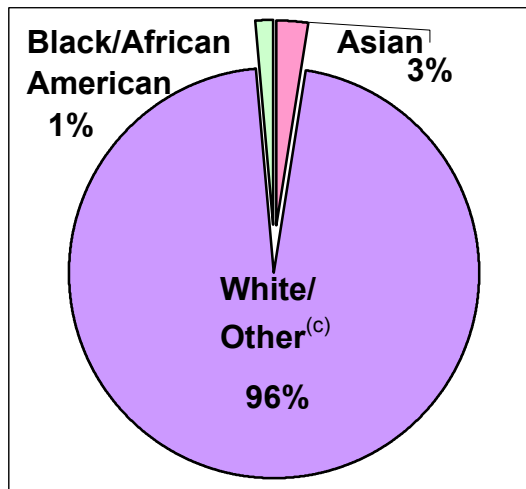

Total Population by Race