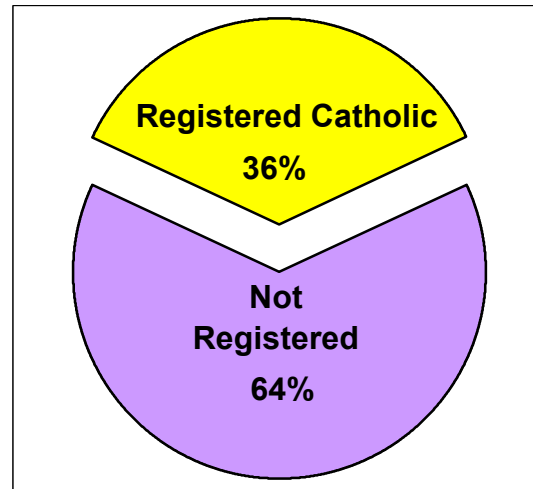

2000 U.S. Census Data - Report 2

Cluster: 52
Vicariate: Chester

FS#: 2125

Parish: **St. Cornelius**

Based on the 2000 Census and 2000 Annual Pastoral Report,
What percentage of each group living in the parish is Catholic?

Asian

Hispanic

Black/African American

White/Other^(c)

Sources:

Archdiocese of Philadelphia, 2000 Annual Pastoral Report.
U.S. Census Bureau, Census 2000 Redistricting Data (P.L. 94-171) Summary File, March 2001.