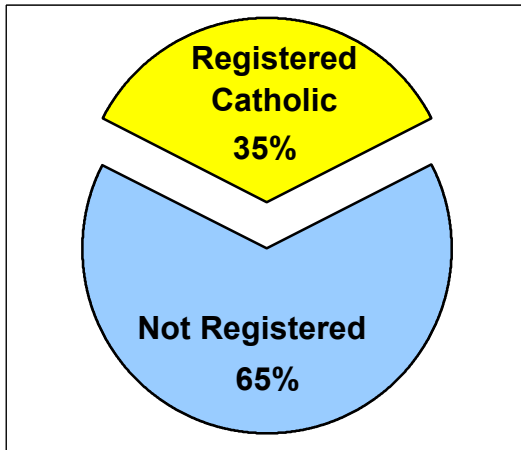

2000 U.S. Census Data - Report 2

Cluster: 52
Vicariate: Chester

FS#: 2125

Parish: **St. Cornelius**

Based on the 2000 Census and 2000 Annual Pastoral Report,
What share of the people living in the parish territory are Catholic?