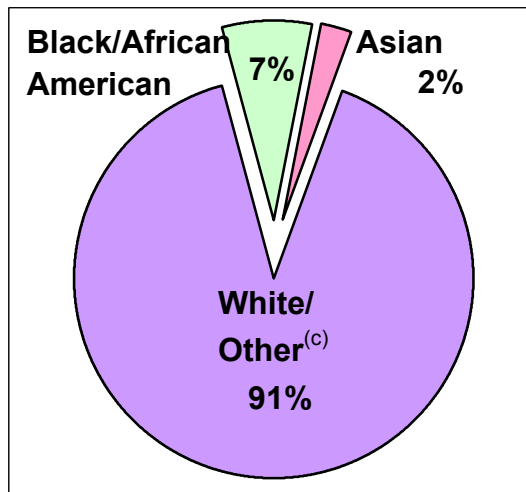

Total Population by Race