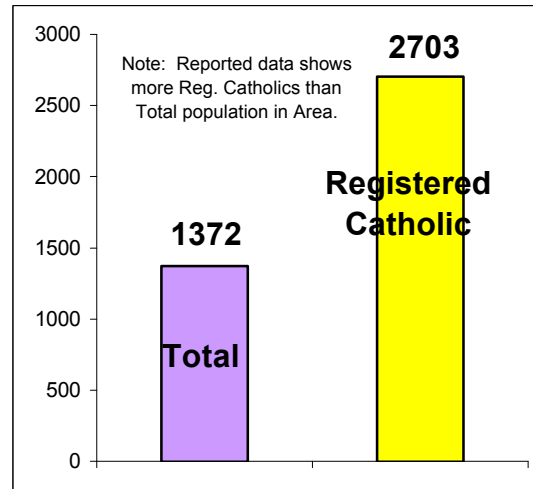

Asian

Hispanic

Black/African American

White/Other^(c)

Sources:

Archdiocese of Philadelphia, 2000 Annual Pastoral Report.
U.S. Census Bureau, Census 2000 Redistricting Data (P.L. 94-171) Summary File, March 2001.