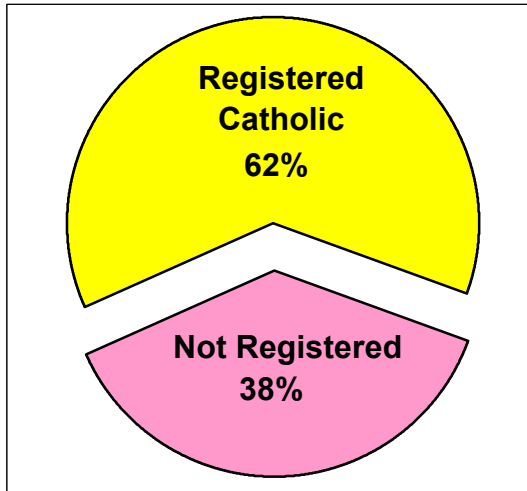

2000 U.S. Census Data - Report 2

Cluster: 64
Vicariate: Delaware

FS#: 2180

Parish: **Sacred Heart**

Based on the 2000 Census and 2000 Annual Pastoral Report,
What percentage of each group living in the parish is Catholic?

Asian