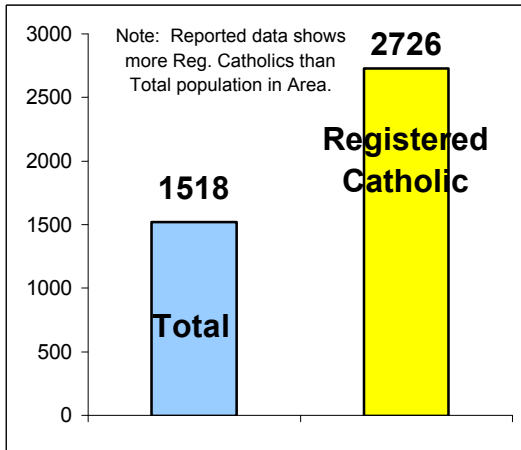

2000 U.S. Census Data - Report 2

Cluster: 64
Vicariate: Delaware

FS#: 2180

Parish: **Sacred Heart**

Based on the 2000 Census and 2000 Annual Pastoral Report,
What share of the people living in the parish territory are Catholic?