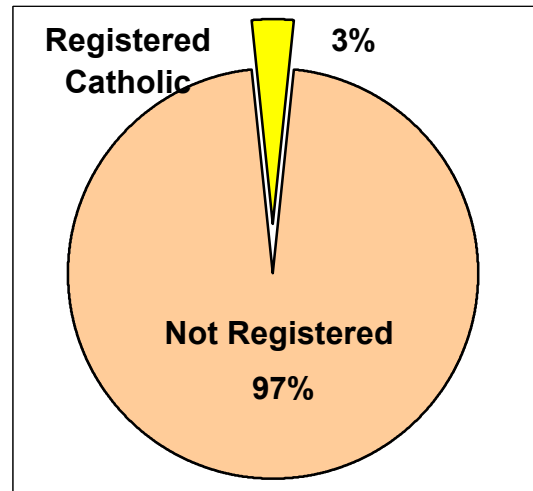

2000 U.S. Census Data - Report 2

Cluster: 62
Vicariate: Delaware

FS#: 2255

Parish: **St. Andrew**

Based on the 2000 Census and 2000 Annual Pastoral Report,
What percentage of each group living in the parish is Catholic?

Hispanic

Sources:

Archdiocese of Philadelphia, 2000 Annual Pastoral Report.
U.S. Census Bureau, Census 2000 Redistricting Data (P.L. 94-171) Summary File, March 2001.

Notes:

- (a) Data are calculated by assigning each census block to a geography and aggregating all data for that geography.
- (b) Black/African American and Asian data shown for respondents who reported one race only.
- (c) White/Other includes White, American Indian/Alaskan Native, Native Hawaiian, Other Pacific Islander, Some Other Race, and people of two or more races.