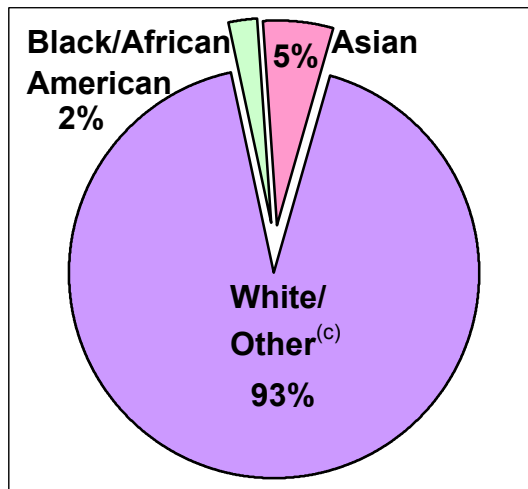

Total Population by Race