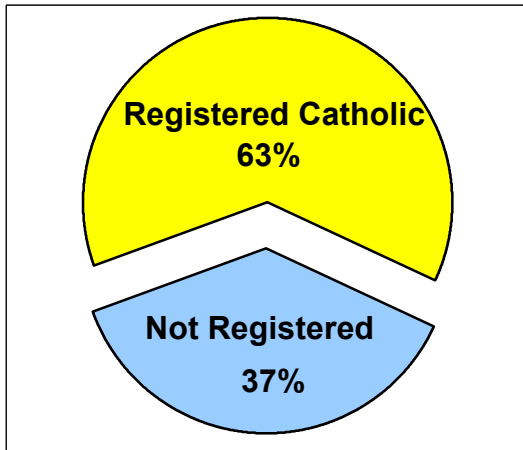

2000 U.S. Census Data - Report 2

Cluster: 62
Vicariate: Delaware

FS#: 2255

Parish: **St. Andrew**

Based on the 2000 Census and 2000 Annual Pastoral Report,
What share of the people living in the parish territory are Catholic?