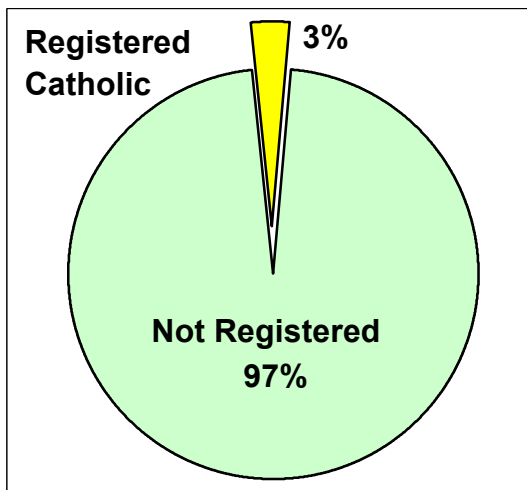

Black/African American