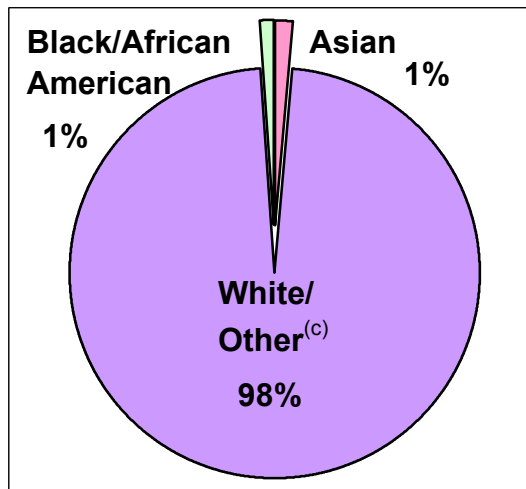

Total Population by Race