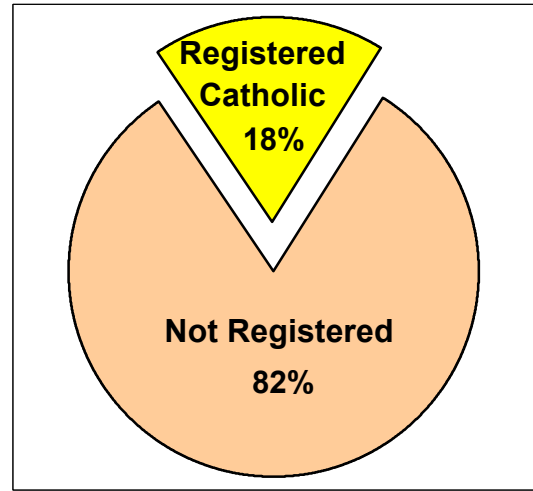

2000 U.S. Census Data - Report 2

Cluster: 62
Vicariate: Delaware

FS#: 2260

Parish: **St. Bernadette**

Based on the 2000 Census and 2000 Annual Pastoral Report,
What percentage of each group living in the parish is Catholic?

Hispanic

Sources:

Archdiocese of Philadelphia, 2000 Annual Pastoral Report.
U.S. Census Bureau, Census 2000 Redistricting Data (P.L. 94-171) Summary File, March 2001.

Notes:

- (a) Data are calculated by assigning each census block to a geography and aggregating all data for that geography.
- (b) Black/African American and Asian data shown for respondents who reported one race only.
- (c) White/Other includes White, American Indian/Alaskan Native, Native Hawaiian, Other Pacific Islander, Some Other Race, and people of two or more races.