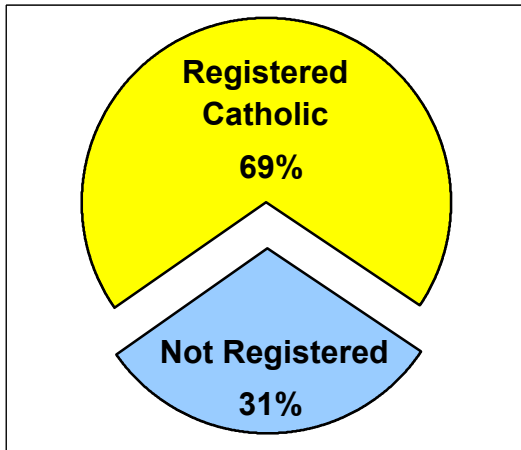

2000 U.S. Census Data - Report 2

Cluster: 62
Vicariate: Delaware

FS#: 2260

Parish: **St. Bernadette**

Based on the 2000 Census and 2000 Annual Pastoral Report,
What share of the people living in the parish territory are Catholic?