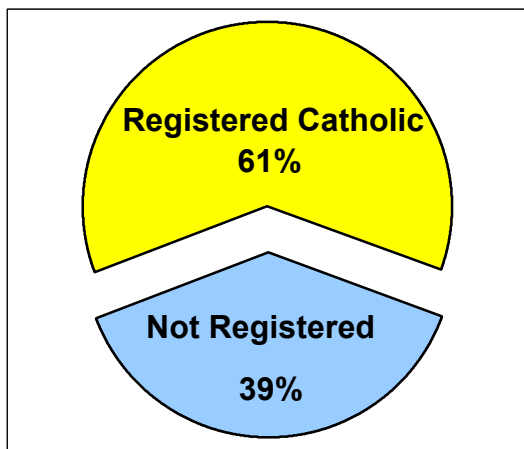

2000 U.S. Census Data - Report 2

Cluster: 61
Vicariate: Delaware

FS#: 2470

Parish: **Sacred Heart**

Based on the 2000 Census and 2000 Annual Pastoral Report,
What share of the people living in the parish territory are Catholic?