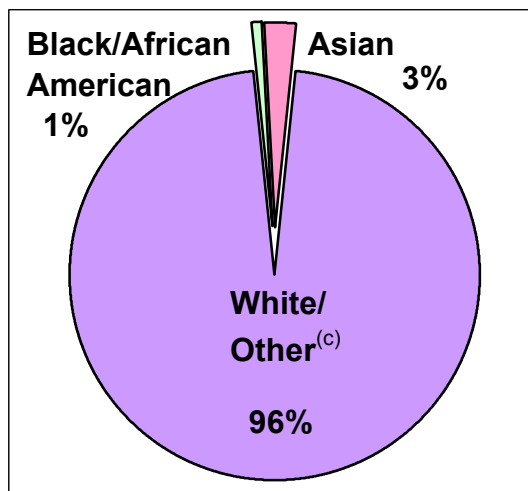

Total Population by Race