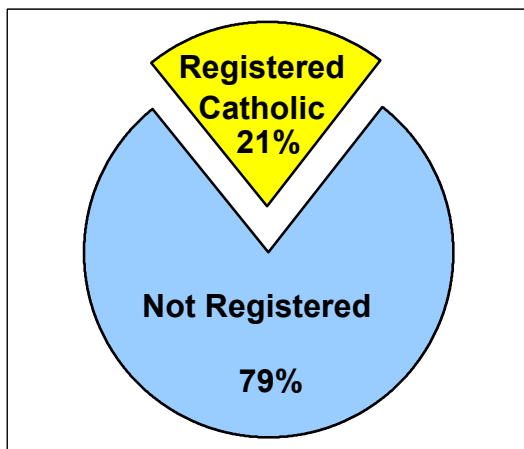

2000 U.S. Census Data - Report 2

Cluster: 26
Vicariate: Bucks

FS#: 2500

Parish: **Holy Trinity**

Based on the 2000 Census and 2000 Annual Pastoral Report,
What share of the people living in the parish territory are Catholic?