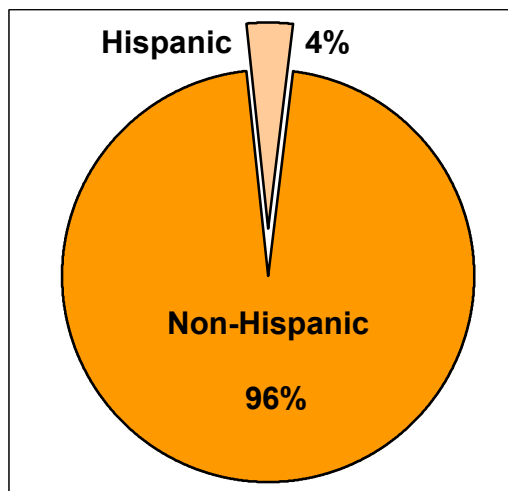

Total Population by Hispanic Origin