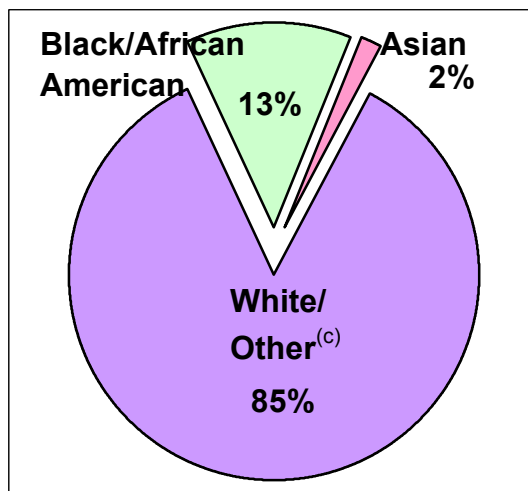

Total Population by Race