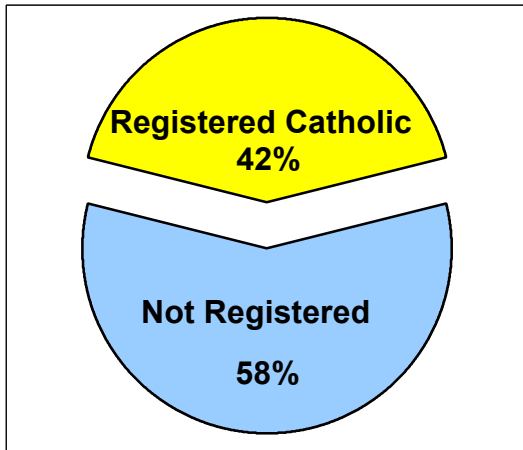

2000 U.S. Census Data - Report 2

Cluster: 72
Vicariate: Montgomery

FS#: 2560

Parish: **St. Titus**

Based on the 2000 Census and 2000 Annual Pastoral Report,
What share of the people living in the parish territory are Catholic?