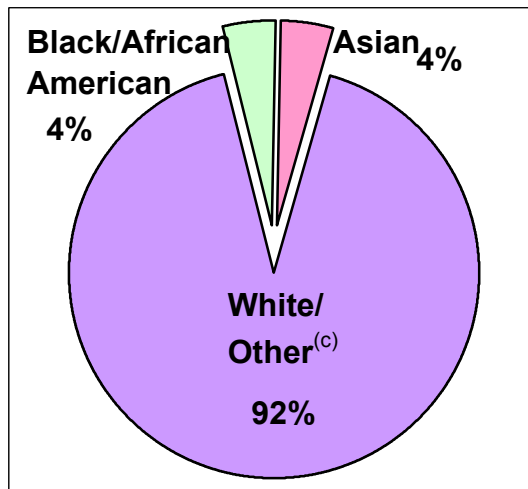

Total Population by Race