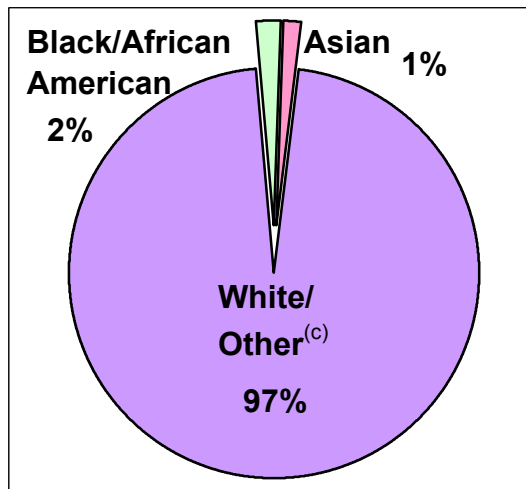

Total Population by Race