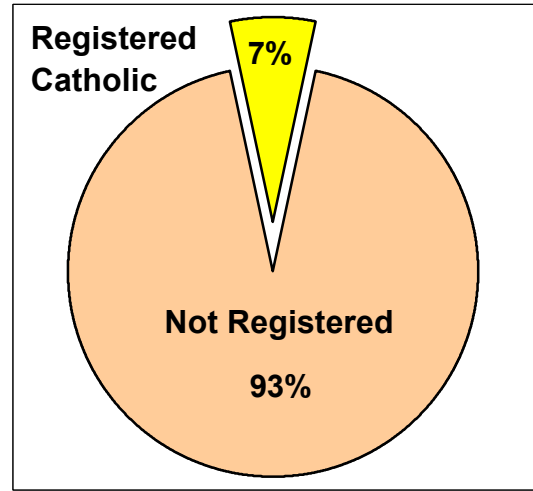

2000 U.S. Census Data - Report 2

Cluster: 64
Vicariate: Delaware

FS#: 2575

Parish: **St. Gabriel**

Based on the 2000 Census and 2000 Annual Pastoral Report,
What percentage of each group living in the parish is Catholic?

Hispanic

Sources:

Archdiocese of Philadelphia, 2000 Annual Pastoral Report.
U.S. Census Bureau, Census 2000 Redistricting Data (P.L. 94-171) Summary File, March 2001.

Notes:

- (a) Data are calculated by assigning each census block to a geography and aggregating all data for that geography.
- (b) Black/African American and Asian data shown for respondents who reported one race only.
- (c) White/Other includes White, American Indian/Alaskan Native, Native Hawaiian, Other Pacific Islander, Some Other Race, and people of two or more races.