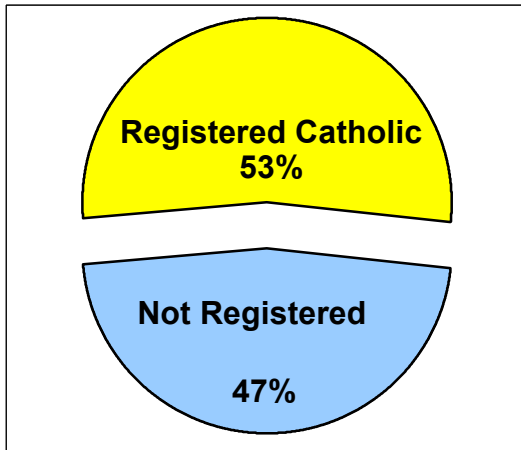

2000 U.S. Census Data - Report 2

Cluster: 64
Vicariate: Delaware

FS#: 2575

Parish: **St. Gabriel**

Based on the 2000 Census and 2000 Annual Pastoral Report,
What share of the people living in the parish territory are Catholic?