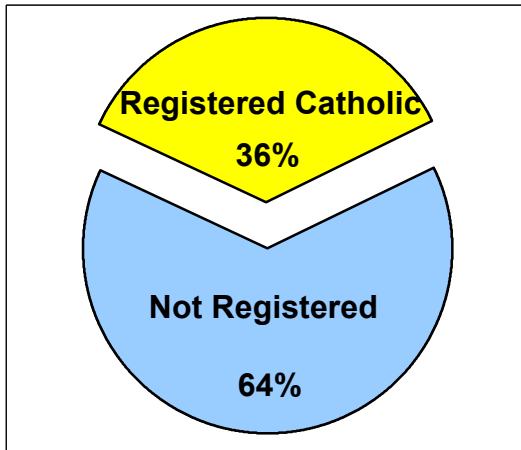

2000 U.S. Census Data - Report 2

Cluster: 74
Vicariate: Montgomery

FS#: 2580

Parish: **Holy Martyrs**

Based on the 2000 Census and 2000 Annual Pastoral Report,
What share of the people living in the parish territory are Catholic?