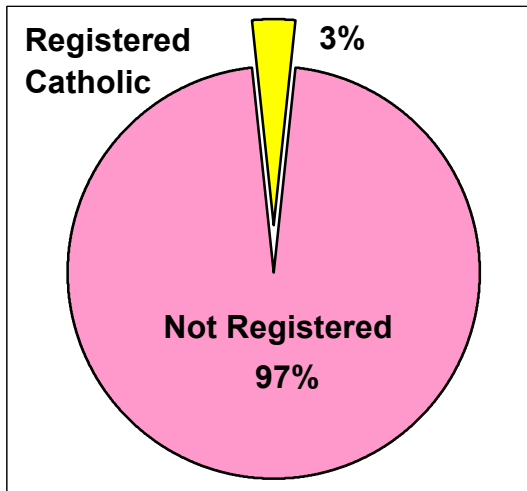

2000 U.S. Census Data - Report 2

Cluster: 74
Vicariate: Montgomery

FS#: 2580

Parish: **Holy Martyrs**

Based on the 2000 Census and 2000 Annual Pastoral Report,
What percentage of each group living in the parish is Catholic?

Asian