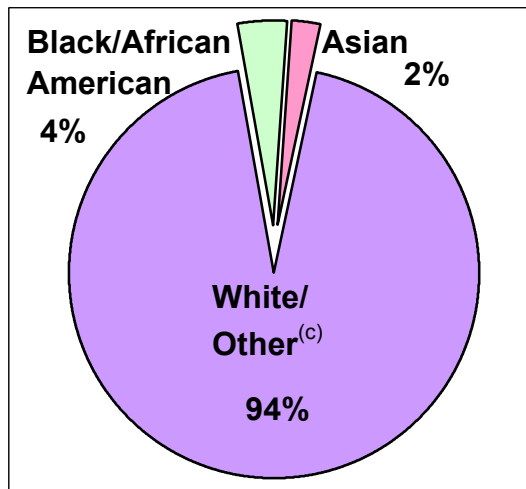

Total Population by Race