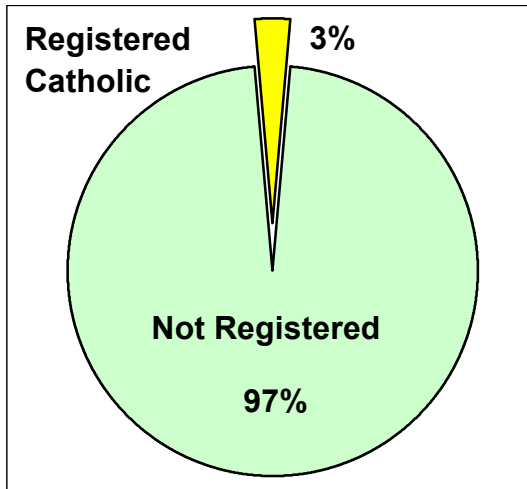

Black/African American