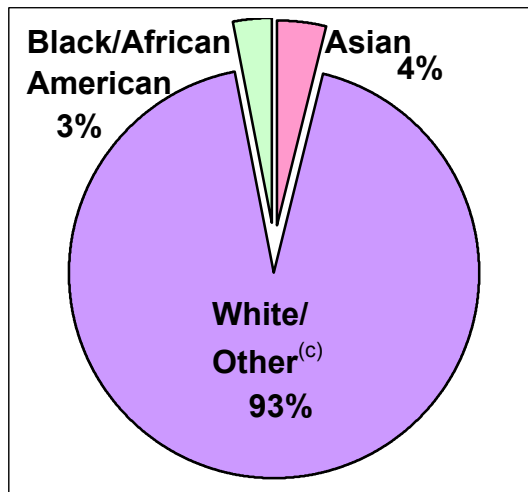

Total Population by Race