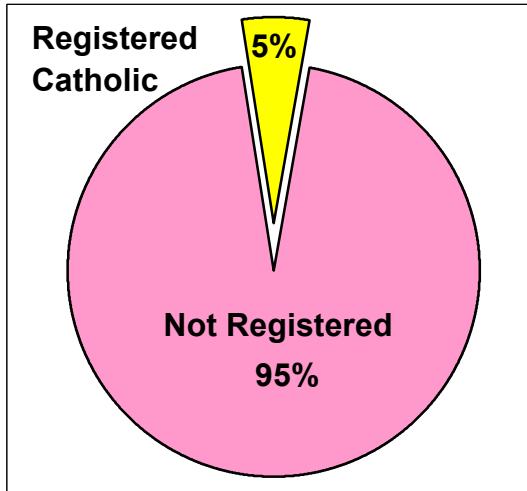

2000 U.S. Census Data - Report 2

Cluster: 53
Vicariate: Chester

FS#: 2590

Parish: **St. Norbert**

Based on the 2000 Census and 2000 Annual Pastoral Report,
What percentage of each group living in the parish is Catholic?

Asian