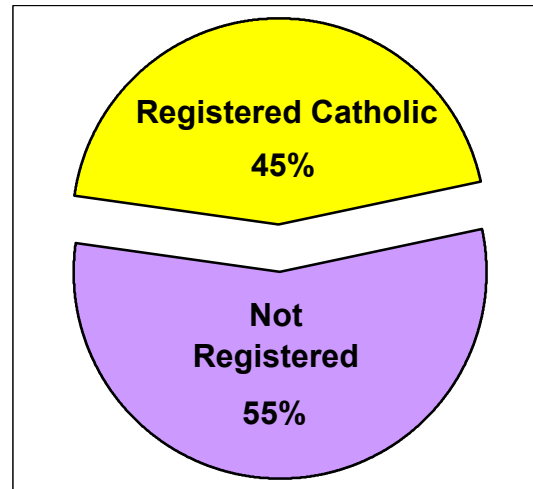

Asian

Hispanic

Black/African American

White/Other^(c)

Sources:

Archdiocese of Philadelphia, 2000 Annual Pastoral Report.
U.S. Census Bureau, Census 2000 Redistricting Data (P.L. 94-171) Summary File, March 2001.

Notes:

- (a) Data are calculated by assigning each census block to a geography and aggregating all data for that geography.
- (b) Black/African American and Asian data shown for respondents who reported one race only.
- (c) White/Other includes White, American Indian/Alaskan Native, Native Hawaiian, Other Pacific Islander, Some Other Race, and people of two or more races.