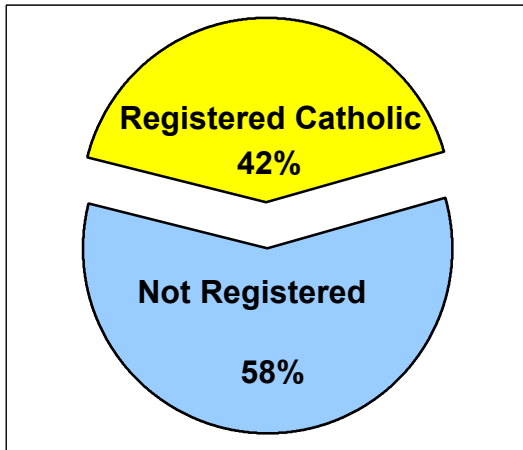

2000 U.S. Census Data - Report 2

Cluster: 53
Vicariate: Chester

FS#: 2590

Parish: **St. Norbert**

Based on the 2000 Census and 2000 Annual Pastoral Report,
What share of the people living in the parish territory are Catholic?