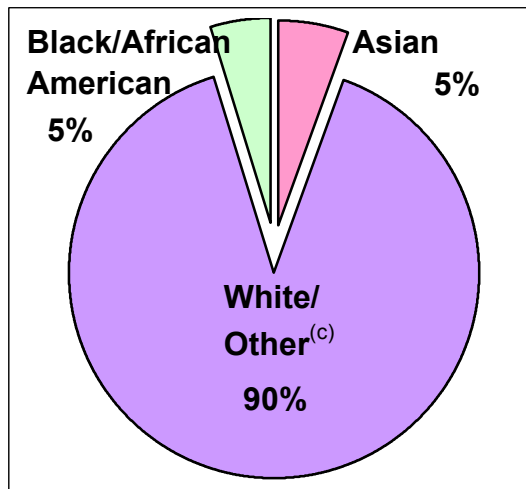

Total Population by Race