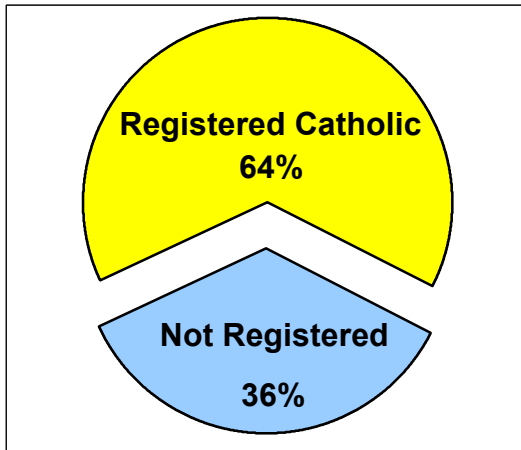

2000 U.S. Census Data - Report 2

Cluster: 64
Vicariate: Delaware

FS#: 2650

Parish: **St. Eugene**

Based on the 2000 Census and 2000 Annual Pastoral Report,
What share of the people living in the parish territory are Catholic?