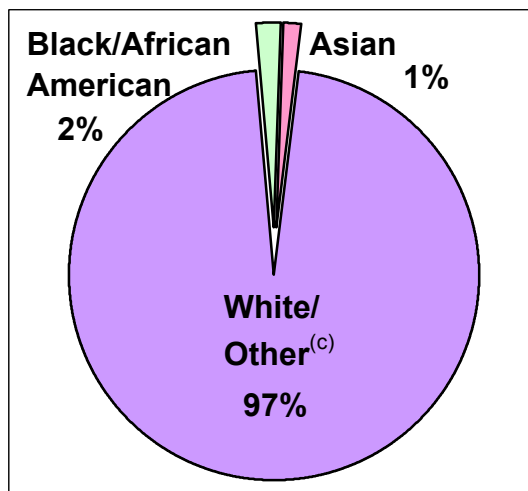

Total Population by Race