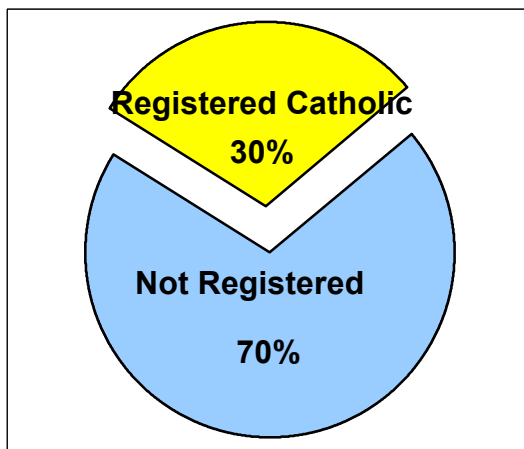

2000 U.S. Census Data - Report 2

Cluster: 76
Vicariate: Montgomery

FS#: 2685

Parish: **Sacred Heart**

Based on the 2000 Census and 2000 Annual Pastoral Report,
What share of the people living in the parish territory are Catholic?