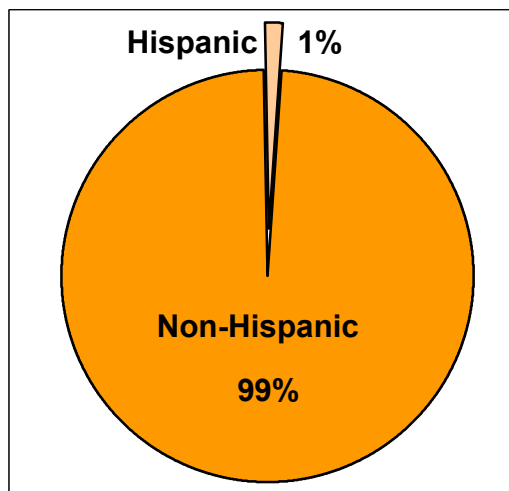

Total Population by Hispanic Origin