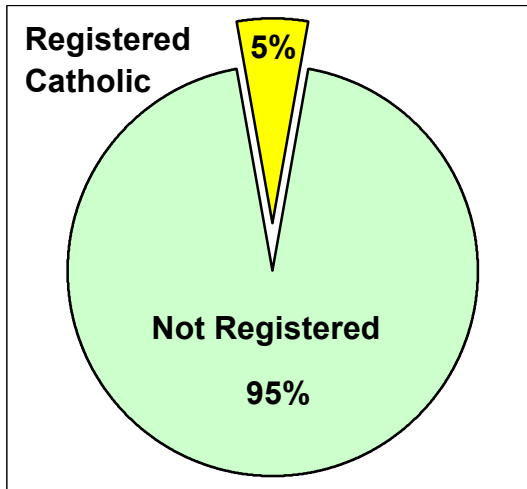

Black/African American