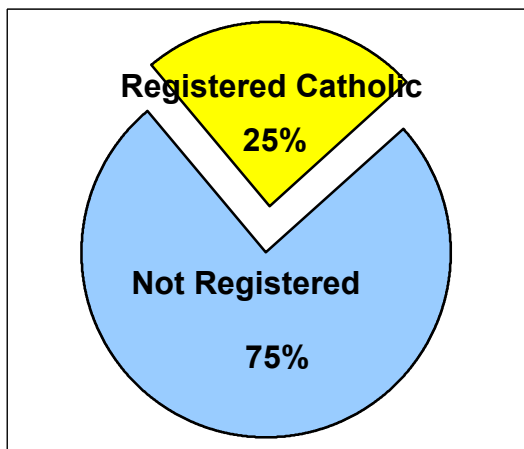

2000 U.S. Census Data - Report 2

Cluster: 29
Vicariate: Bucks

FS#: 2700

Parish: **St. Agnes**

Based on the 2000 Census and 2000 Annual Pastoral Report,
What share of the people living in the parish territory are Catholic?