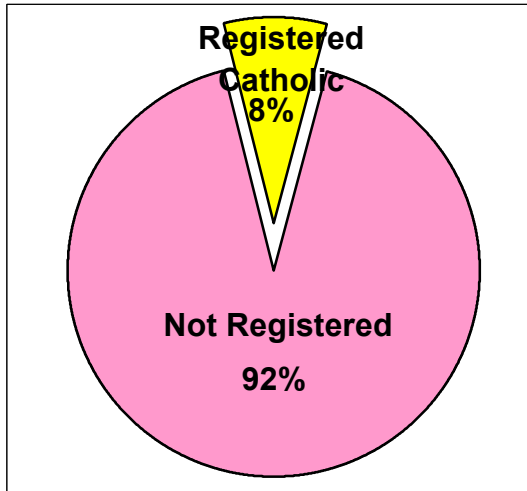

2000 U.S. Census Data - Report 2

Cluster: 29
Vicariate: Bucks

FS#: 2700

Parish: **St. Agnes**

Based on the 2000 Census and 2000 Annual Pastoral Report,
What percentage of each group living in the parish is Catholic?

Asian