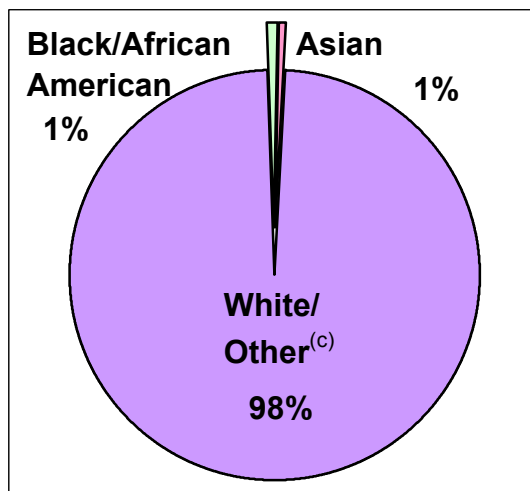

Total Population by Race