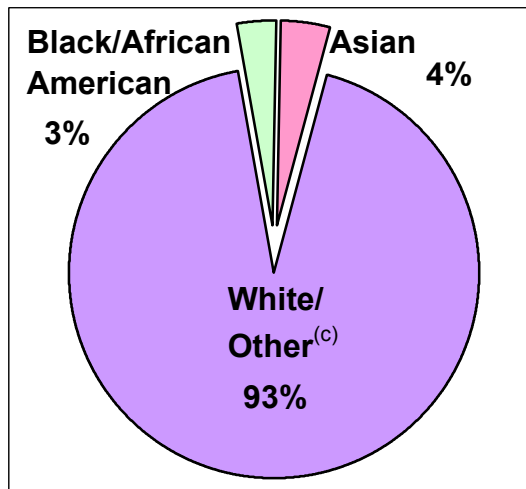

Total Population by Race