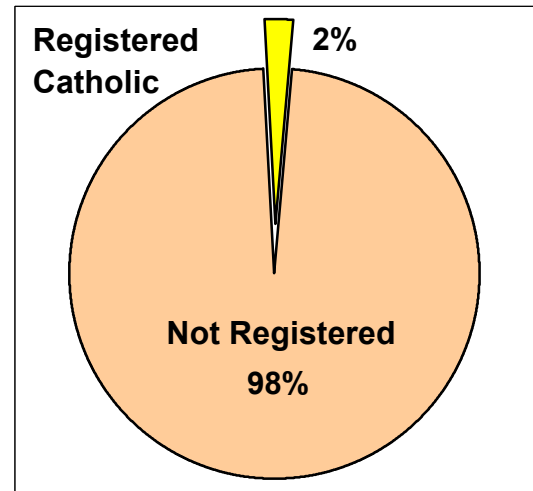

2000 U.S. Census Data - Report 2

Cluster: 65
Vicariate: Delaware

FS#: 2750

Parish: **Notre Dame de Lourdes**

Based on the 2000 Census and 2000 Annual Pastoral Report,
What percentage of each group living in the parish is Catholic?

Hispanic

Sources:

Archdiocese of Philadelphia, 2000 Annual Pastoral Report.
U.S. Census Bureau, Census 2000 Redistricting Data (P.L. 94-171) Summary File, March 2001.

Notes:

- (a) Data are calculated by assigning each census block to a geography and aggregating all data for that geography.
- (b) Black/African American and Asian data shown for respondents who reported one race only.
- (c) White/Other includes White, American Indian/Alaskan Native, Native Hawaiian, Other Pacific Islander, Some Other Race, and people of two or more races.