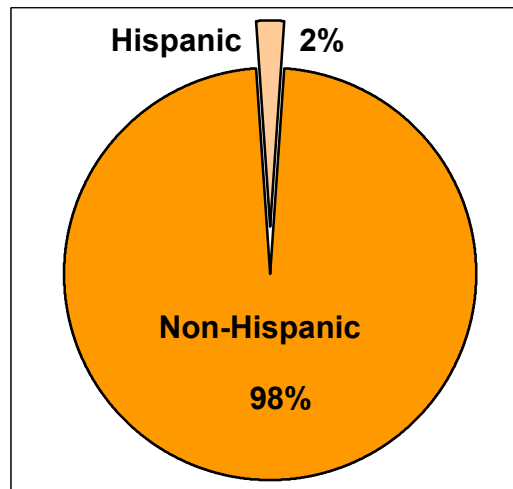

Total Population by Hispanic Origin