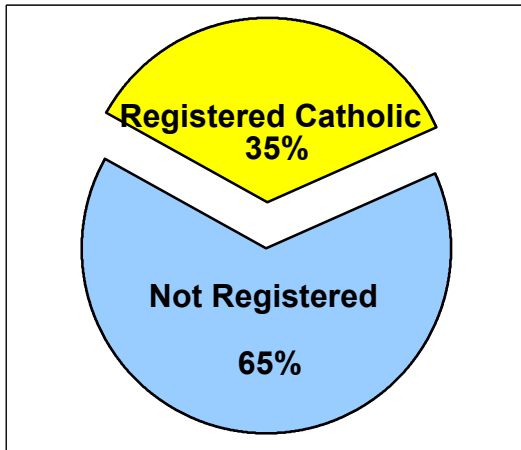

2000 U.S. Census Data - Report 2

Cluster: 65
Vicariate: Delaware

FS#: 2750

Parish: **Notre Dame de Lourdes**

Based on the 2000 Census and 2000 Annual Pastoral Report,
What share of the people living in the parish territory are Catholic?