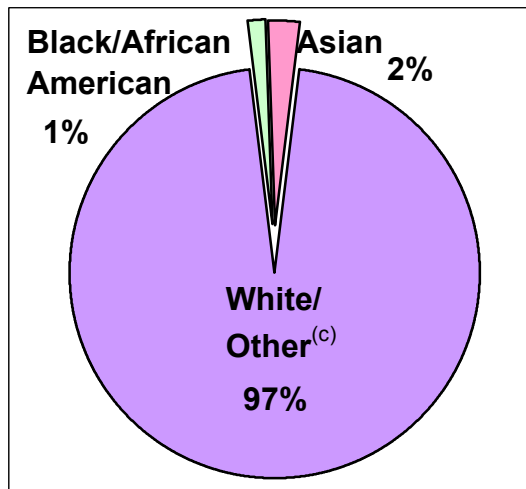

Total Population by Race