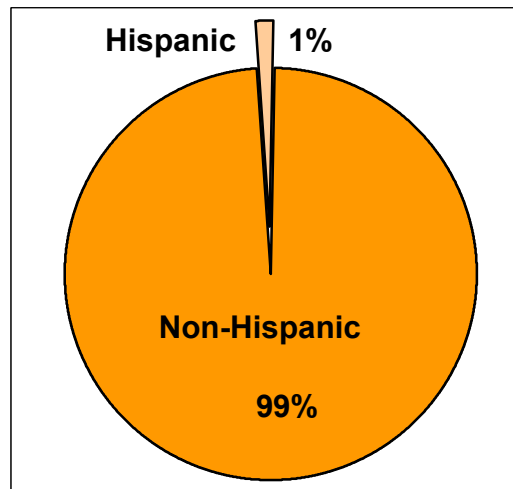

Total Population by Hispanic Origin