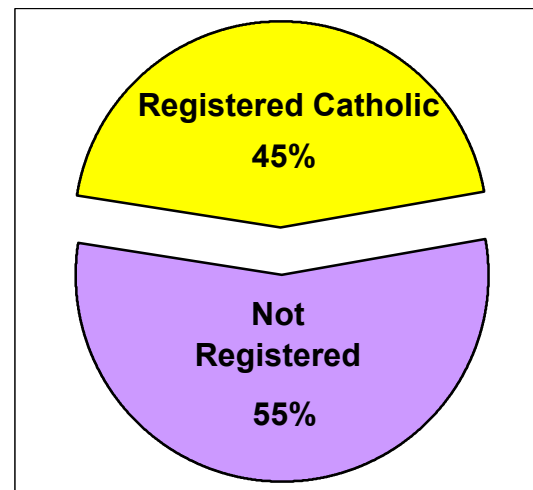

Asian

Hispanic

Black/African American

White/Other^(c)

Sources:

Archdiocese of Philadelphia, 2000 Annual Pastoral Report.
U.S. Census Bureau, Census 2000 Redistricting Data (P.L. 94-171) Summary File, March 2001.

Notes:

- (a) Data are calculated by assigning each census block to a geography and aggregating all data for that geography.
- (b) Black/African American and Asian data shown for respondents who reported one race only.
- (c) White/Other includes White, American Indian/Alaskan Native, Native Hawaiian, Other Pacific Islander, Some Other Race, and people of two or more races.