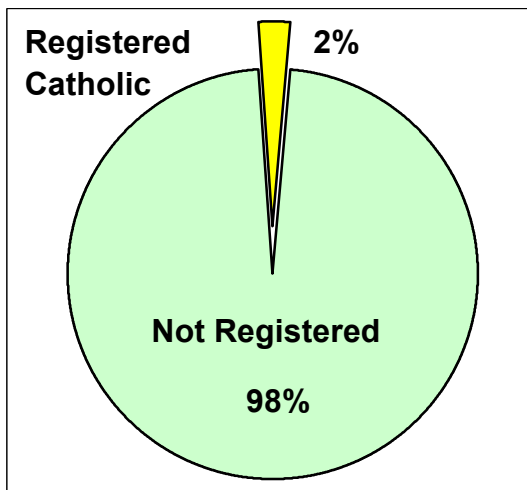

Black/African American