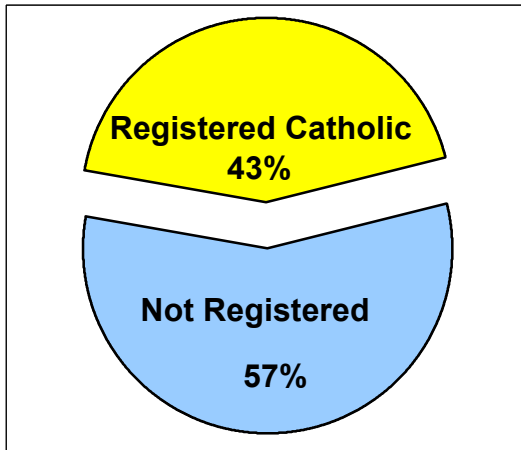

2000 U.S. Census Data - Report 2

Cluster: 30
Vicariate: Bucks

FS#: 2795

Parish: **St. Joseph**

Based on the 2000 Census and 2000 Annual Pastoral Report,
What share of the people living in the parish territory are Catholic?