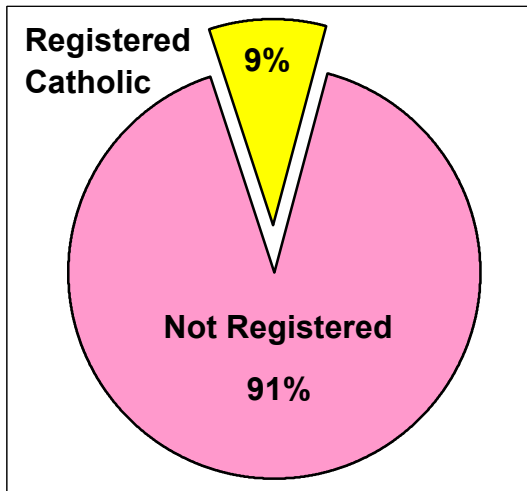

2000 U.S. Census Data - Report 2

Cluster: 30
Vicariate: Bucks

FS#: 2795

Parish: **St. Joseph**

Based on the 2000 Census and 2000 Annual Pastoral Report,
What percentage of each group living in the parish is Catholic?

Asian