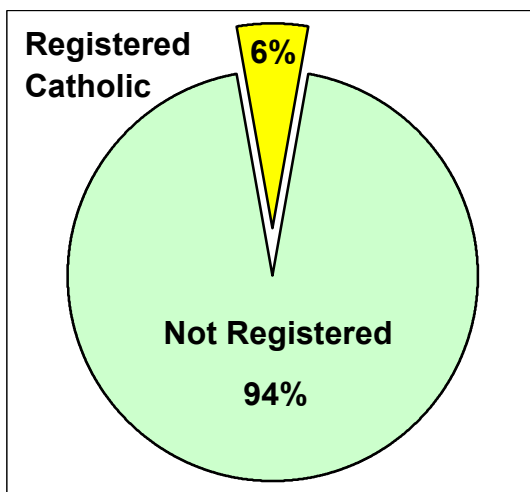

Black/African American