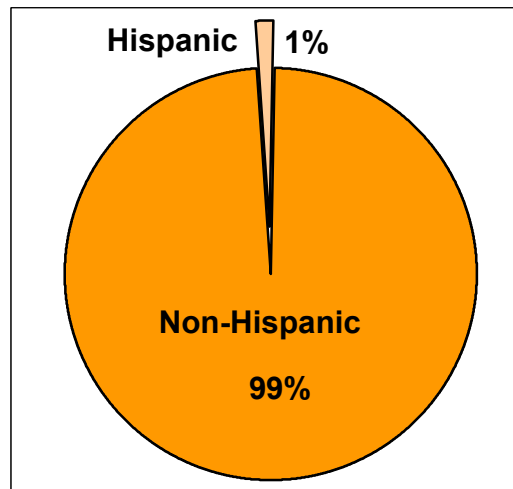

Total Population by Hispanic Origin