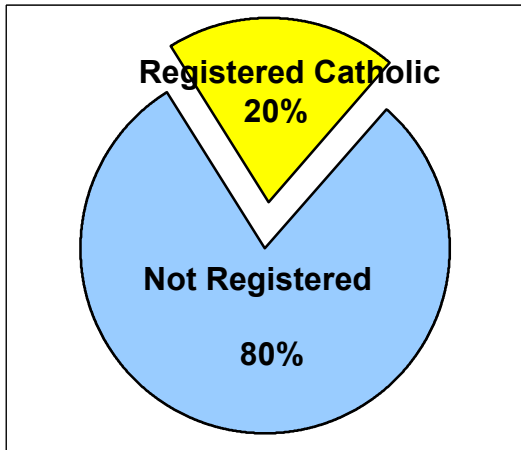

2000 U.S. Census Data - Report 2

Cluster: 71
Vicariate: Montgomery

FS#: 2830

Parish: **St. Gertrude**

Based on the 2000 Census and 2000 Annual Pastoral Report,
What share of the people living in the parish territory are Catholic?