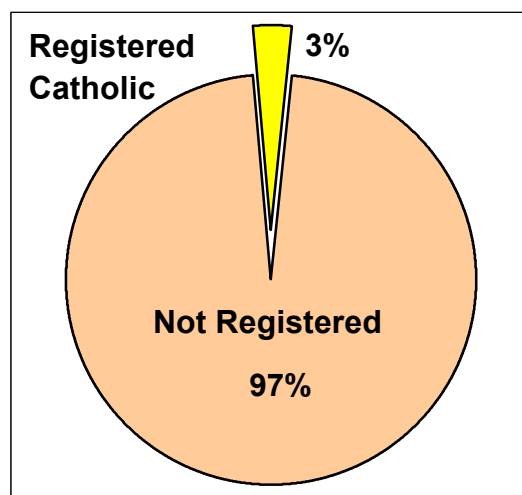

2000 U.S. Census Data - Report 2

Cluster: 71
Vicariate: Montgomery

FS#: 2830

Parish: **St. Gertrude**

Based on the 2000 Census and 2000 Annual Pastoral Report,
What percentage of each group living in the parish is Catholic?

Hispanic

Sources:

Archdiocese of Philadelphia, 2000 Annual Pastoral Report.
U.S. Census Bureau, Census 2000 Redistricting Data (P.L. 94-171) Summary File, March 2001.

Notes:

- (a) Data are calculated by assigning each census block to a geography and aggregating all data for that geography.
- (b) Black/African American and Asian data shown for respondents who reported one race only.
- (c) White/Other includes White, American Indian/Alaskan Native, Native Hawaiian, Other Pacific Islander, Some Other Race, and people of two or more races.