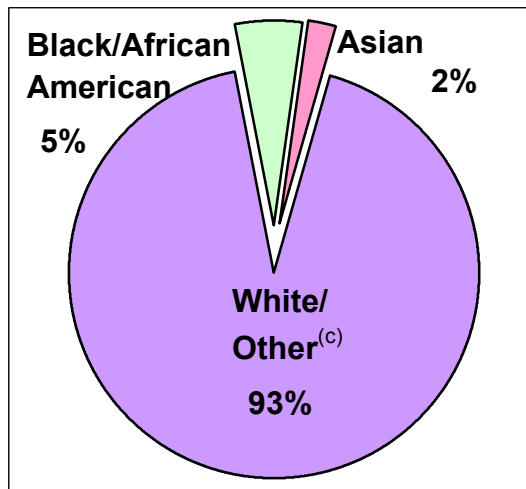

Total Population by Race