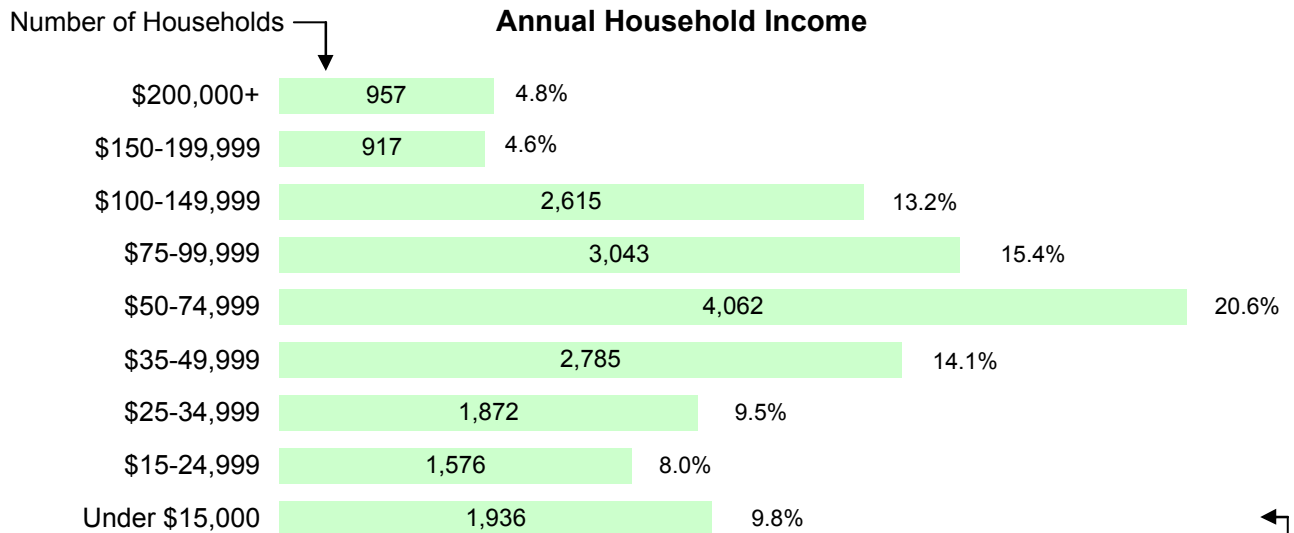

2000 U.S. Census Data - Report 5

Poverty and Income

Vicariate: Montgomery County Vicariate

Cluster:

Cluster 74

How many people living here live in poverty?

(family income is less than the "poverty threshold" based on size of family)

Persons in Poverty **2,579**
% of Total Population **5.1%**

Children Under Age 18
641 5.3%

Adults Age 65 and Older
549 6.4%

How much income do our households receive annually?

Total Number of Households: 19,760