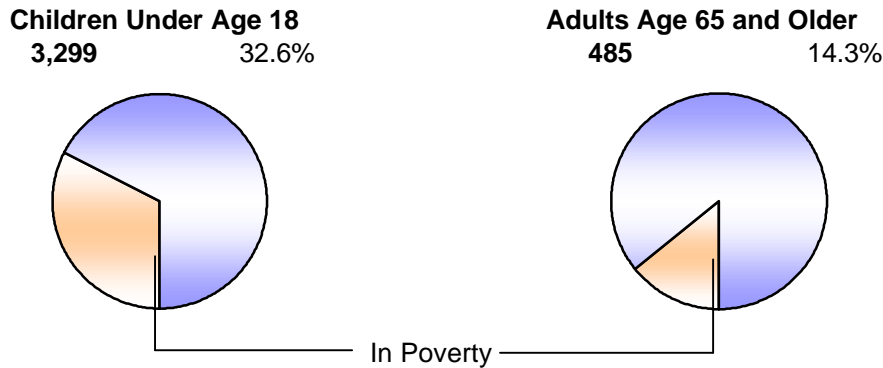

2000 U.S. Census Data - Report 5

Poverty and Income

Cluster: 33
Vicariate: Philadelphia - South

FS# : 1164

Parish: **Divine Mercy**

How many people living here live in poverty?

(family income is less than the "poverty threshold" based on size of family)

Persons in Poverty **7,714**
% of Total Population **23.4%**