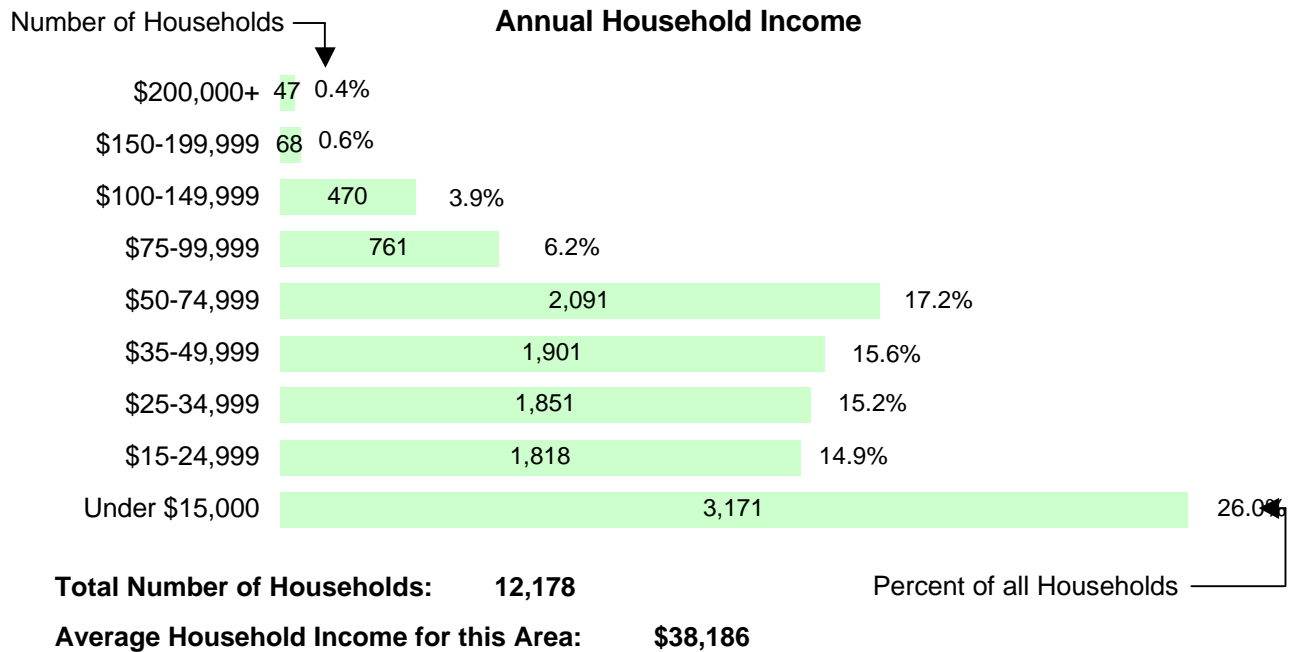

2000 U.S. Census Data - Report 5

Poverty and Income

Cluster: 33
Vicariate: Philadelphia - South

FS# : 1164

Parish: **Divine Mercy**

How many people living here live in poverty?

(family income is less than the "poverty threshold" based on size of family)

Persons in Poverty **7,714**
% of Total Population **23.4%**

How much income do our households receive annually?

How much do Catholic households give to the parish annually?

Average Sunday Collection per Contributing Catholic Household **\$556**
Share of Average Household Income **1.5%**