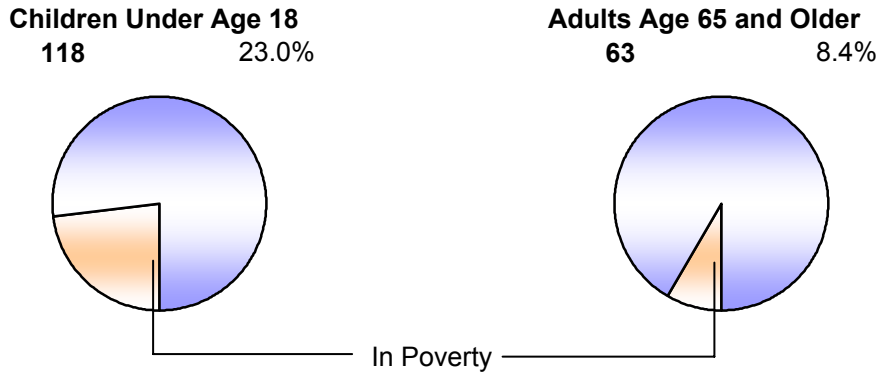

2000 U.S. Census Data - Report 5

Poverty and Income

Cluster: 32
Vicariate: Philadelphia - South

FS# : 1280

Parish: **Holy Spirit**

How many people living here live in poverty?

(family income is less than the "poverty threshold" based on size of family)

Persons in Poverty **424**
% of Total Population **13.3%**

How much income do our households receive annually?

Total Number of Households: 1,496

Percent of all Households

Average Household Income for this Area: \$50,602