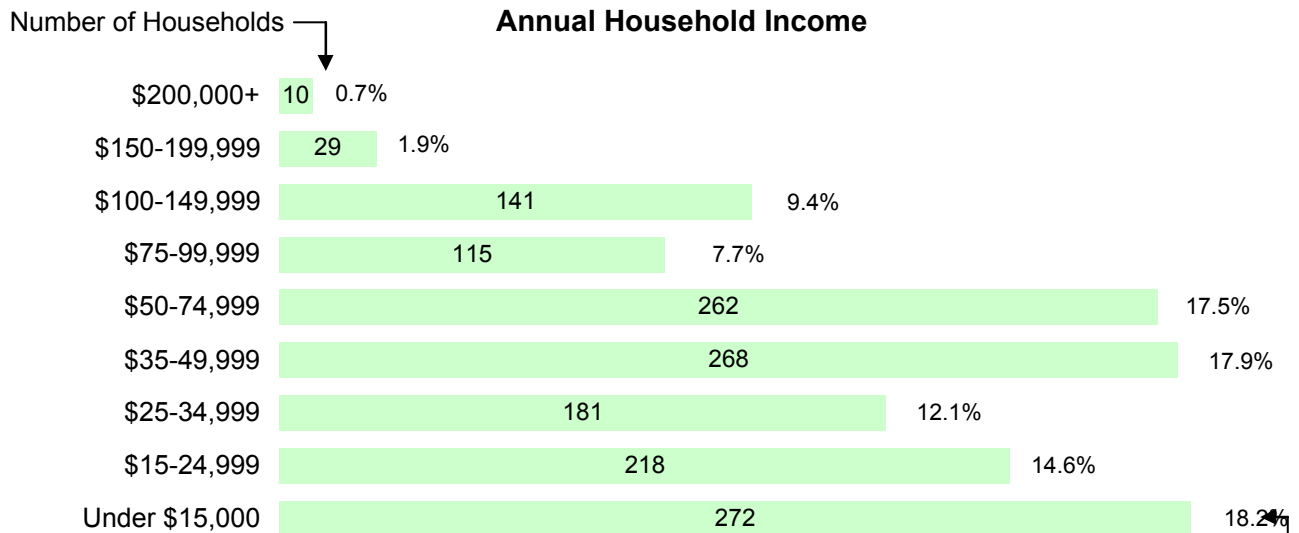

2000 U.S. Census Data - Report 5

Poverty and Income

Cluster: 32
Vicariate: Philadelphia - South

FS# : 1280

Parish: **Holy Spirit**

How many people living here live in poverty?

(family income is less than the "poverty threshold" based on size of family)

Persons in Poverty **424**
% of Total Population **13.3%**

How much income do our households receive annually?

Total Number of Households: 1,496

Percent of all Households

Average Household Income for this Area: \$50,602