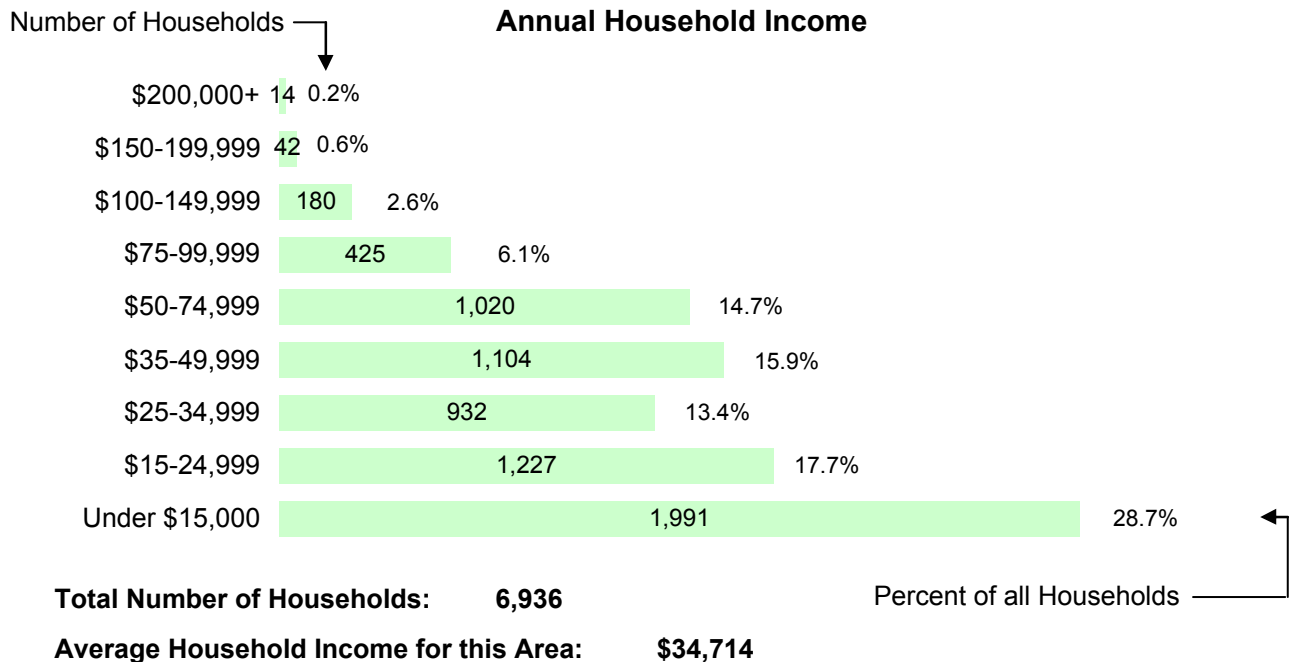

2000 U.S. Census Data - Report 5

Poverty and Income

Cluster: 19
Vicariate: Philadelphia - North

FS# : 1315

Parish:

Incarnation of Our Lord

How many people living here live in poverty?

(family income is less than the "poverty threshold" based on size of family)

Persons in Poverty **6,542**
% of Total Population **28.7%**

Children Under Age 18
2,870 36.2%

Adults Age 65 and Older
254 18.7%

How much income do our households receive annually?

How much do Catholic households give to the parish annually?