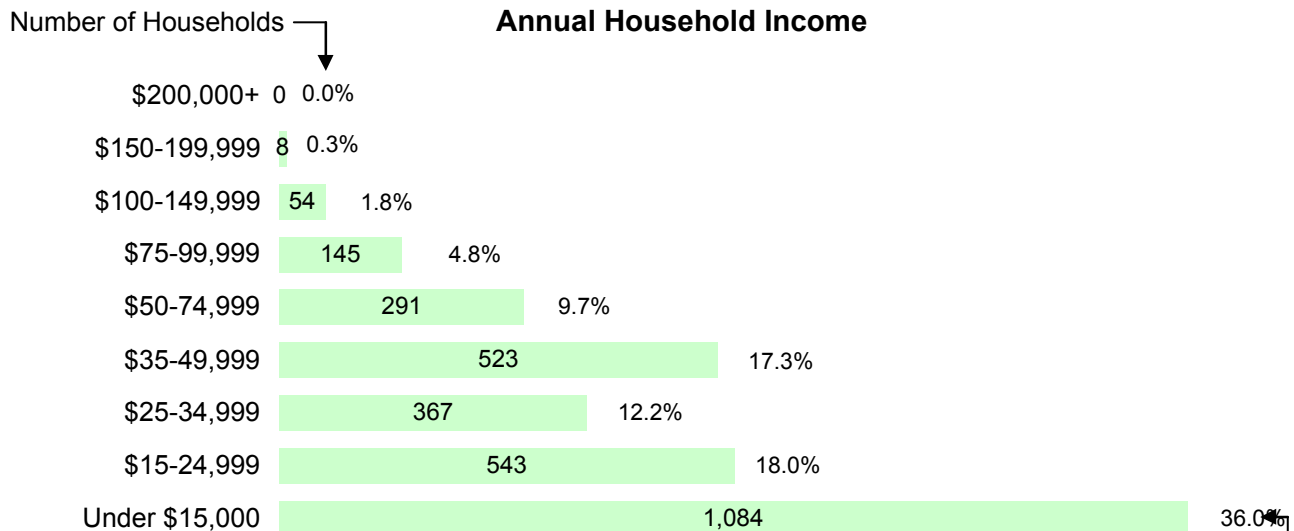

2000 U.S. Census Data - Report 5

Poverty and Income

Cluster: 16
Vicariate: Philadelphia - North

FS# : 1335

Parish:

St. Joan of Arc

How many people living here live in poverty?

(family income is less than the "poverty threshold" based on size of family)

Persons in Poverty **3,310**
% of Total Population **37.9%**

Children Under Age 18
1,538 51.9%

Adults Age 65 and Older
216 27.4%

How much income do our households receive annually?

Total Number of Households: 3,015