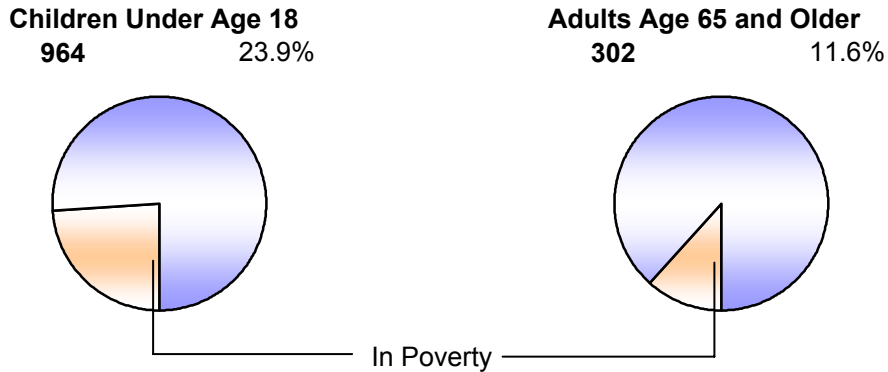

2000 U.S. Census Data - Report 5

Poverty and Income

Cluster: 15
Vicariate: Philadelphia - North

FS# : 1530

Parish: **Our Lady of Ransom**

How many people living here live in poverty?

(family income is less than the "poverty threshold" based on size of family)

Persons in Poverty **2,521**
% of Total Population **16.2%**

How much income do our households receive annually?

Total Number of Households: 6,065

Percent of all Households

Average Household Income for this Area: \$43,028