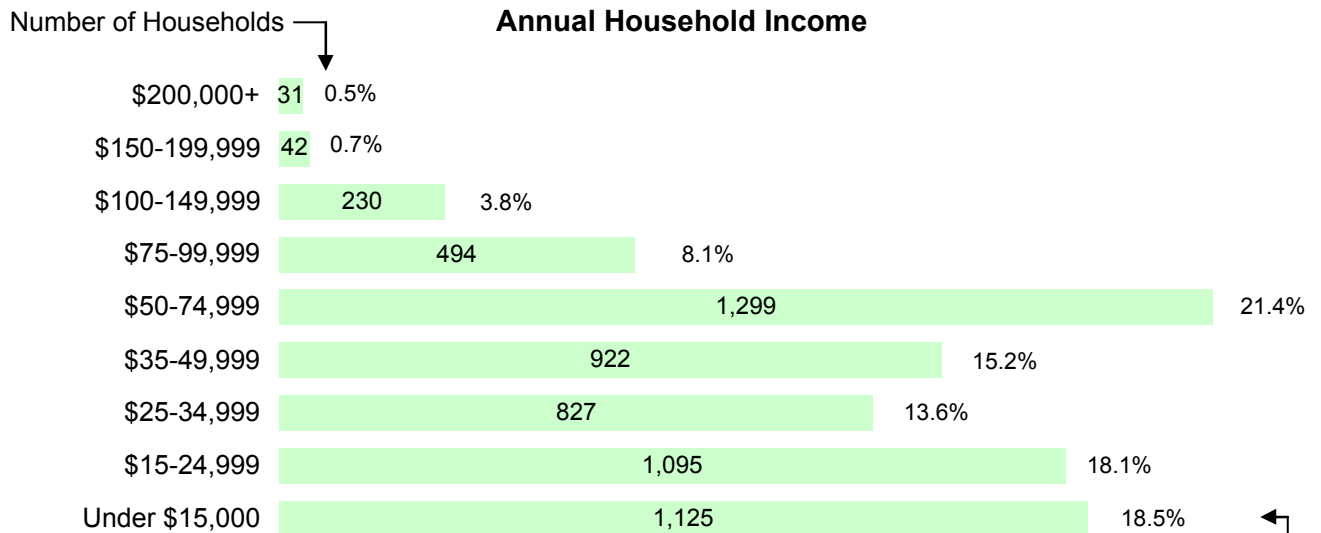

2000 U.S. Census Data - Report 5

Poverty and Income

Cluster: 15
Vicariate: Philadelphia - North

FS# : 1530

Parish: **Our Lady of Ransom**

How many people living here live in poverty?

(family income is less than the "poverty threshold" based on size of family)

Persons in Poverty **2,521**
% of Total Population **16.2%**

How much income do our households receive annually?

Total Number of Households: 6,065

Percent of all Households

Average Household Income for this Area: \$43,028