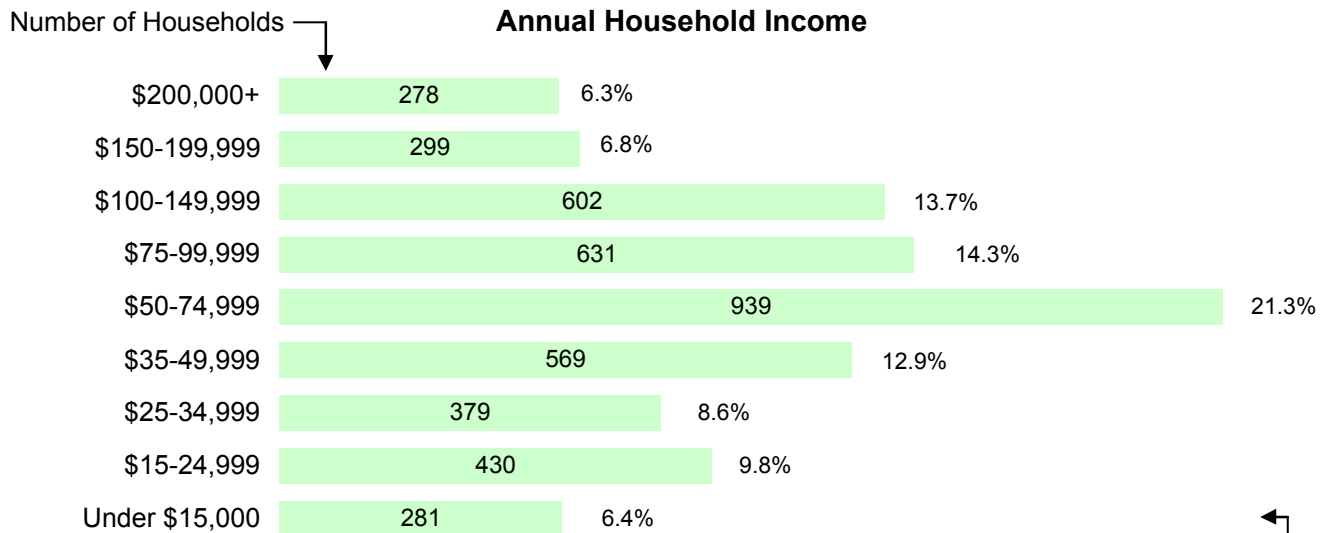

2000 U.S. Census Data - Report 5

Poverty and Income

Cluster: 73
Vicariate: Montgomery

FS# : 2000

Parish: **Our Lady Help of Christians**

How many people living here live in poverty?

(family income is less than the "poverty threshold" based on size of family)

Persons in Poverty **446**
% of Total Population **4.0%**

Children Under Age 18
86 **3.2%**

Adults Age 65 and Older
100 **4.8%**

How much income do our households receive annually?

Total Number of Households: 4,408