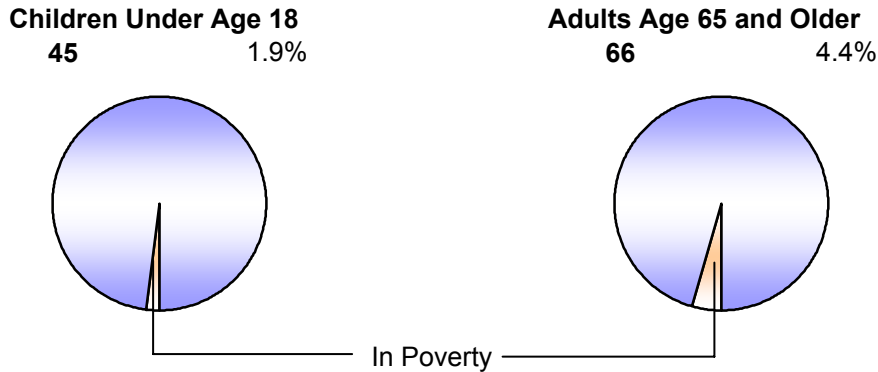

2000 U.S. Census Data - Report 5

Poverty and Income

Cluster: 73
Vicariate: Montgomery

FS# : 2025

Parish: **Queen of Peace**

How many people living here live in poverty?

(family income is less than the "poverty threshold" based on size of family)

Persons in Poverty **298**
% of Total Population **3.2%**