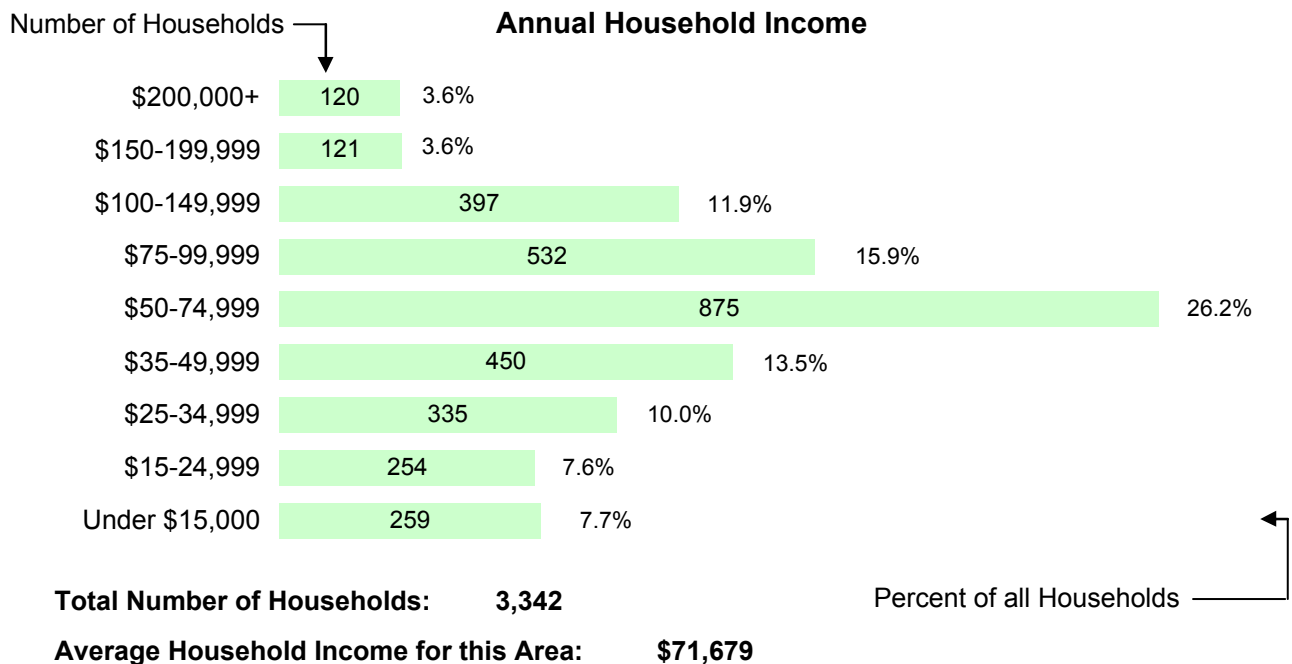

2000 U.S. Census Data - Report 5

Poverty and Income

Cluster: 73
Vicariate: Montgomery

FS# : 2025

Parish: **Queen of Peace**

How many people living here live in poverty?

(family income is less than the "poverty threshold" based on size of family)

Persons in Poverty **298**
% of Total Population **3.2%**

How much income do our households receive annually?

How much do Catholic households give to the parish annually?

Average Sunday Collection per Contributing Catholic Household **\$830**
Share of Average Household Income **1.2%**