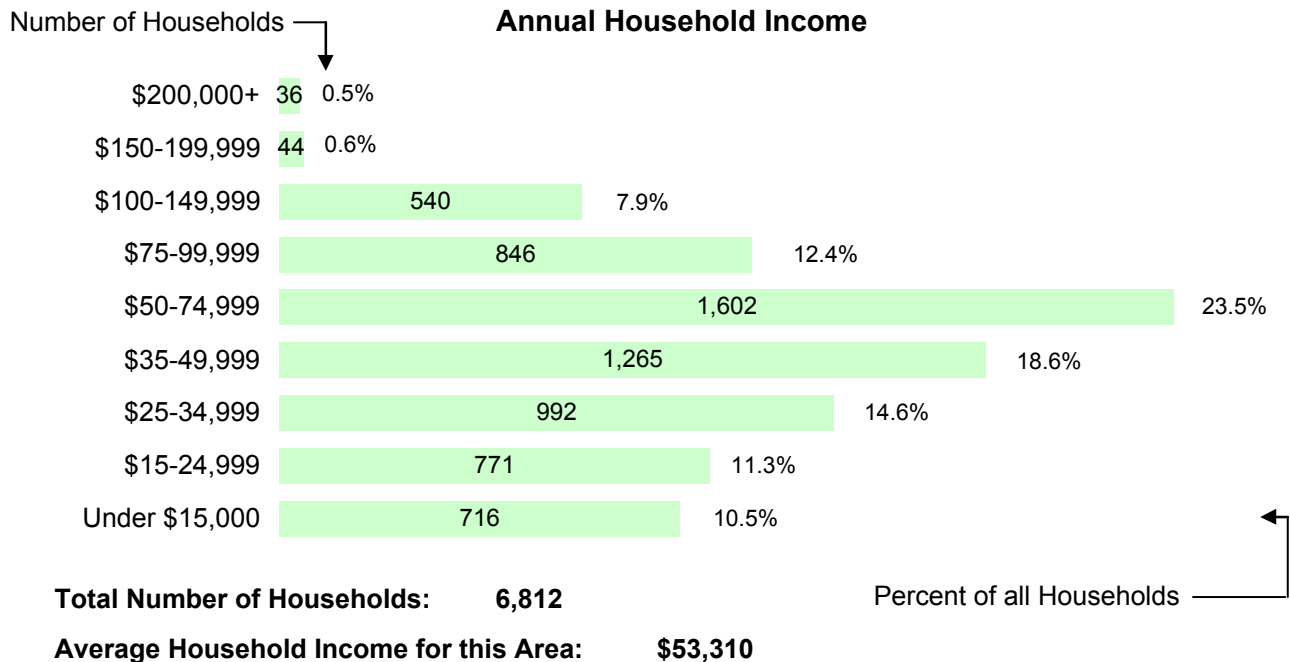

2000 U.S. Census Data - Report 5

Poverty and Income

Cluster: 67
Vicariate: Delaware

FS# : 2095

Parish:

Our Lady of Charity

How many people living here live in poverty?

(family income is less than the "poverty threshold" based on size of family)

Persons in Poverty **1,374**
% of Total Population **8.0%**

Children Under Age 18
560 13.3%

Adults Age 65 and Older
149 5.9%

How much income do our households receive annually?

How much do Catholic households give to the parish annually?