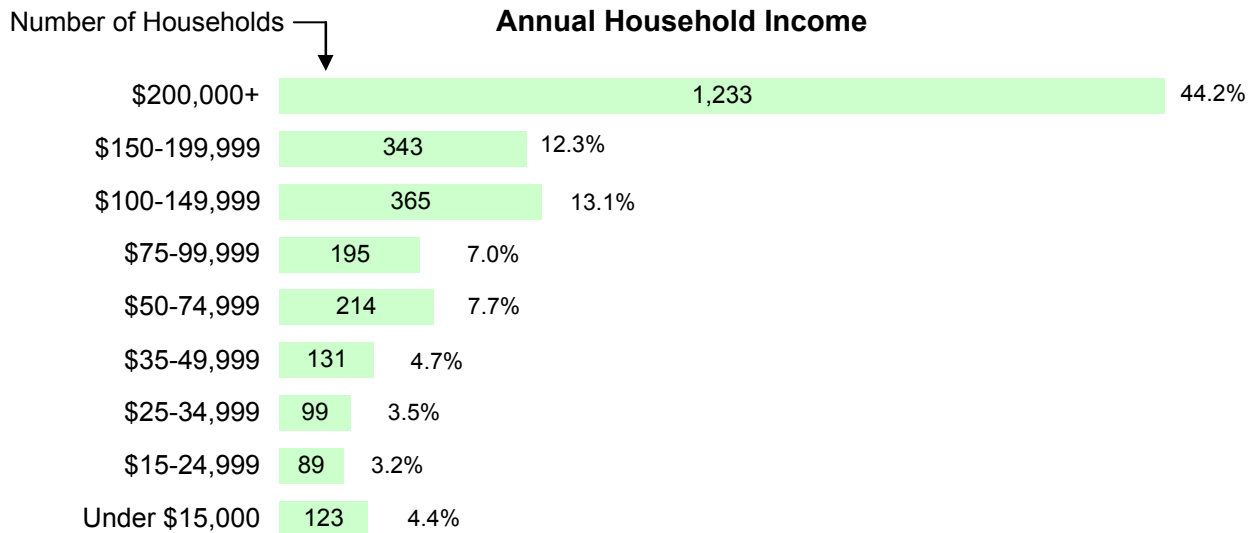

2000 U.S. Census Data - Report 5

Poverty and Income

Cluster: 70
Vicariate: Montgomery

FS# : 2330

Parish:

St. John Baptist Vianney

How many people living here live in poverty?

(family income is less than the "poverty threshold" based on size of family)

Persons in Poverty **261**
% of Total Population **3.5%**

Children Under Age 18
56 3.0%

Adults Age 65 and Older
127 7.4%

How much income do our households receive annually?

Total Number of Households: 2,790