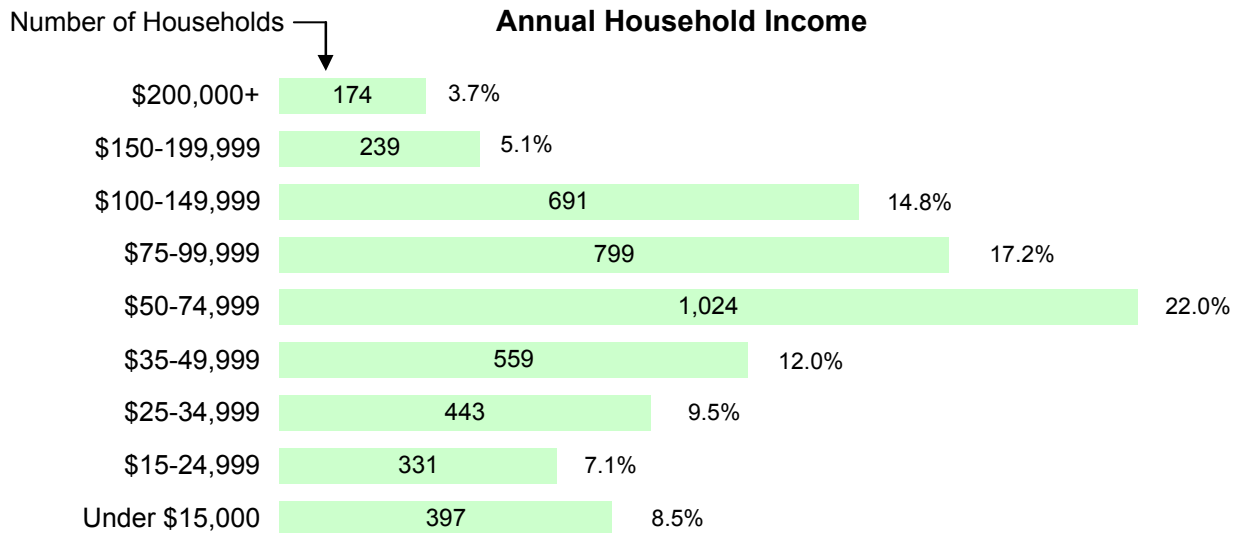

2000 U.S. Census Data - Report 5

Poverty and Income

Cluster: 61
Vicariate: Delaware

FS# : 2360

Parish:

St. Denis

How many people living here live in poverty?

(family income is less than the "poverty threshold" based on size of family)

Persons in Poverty **718**
% of Total Population **6.0%**

Children Under Age 18
113 3.8%

Adults Age 65 and Older
64 3.7%

How much income do our households receive annually?

Total Number of Households: 4,657