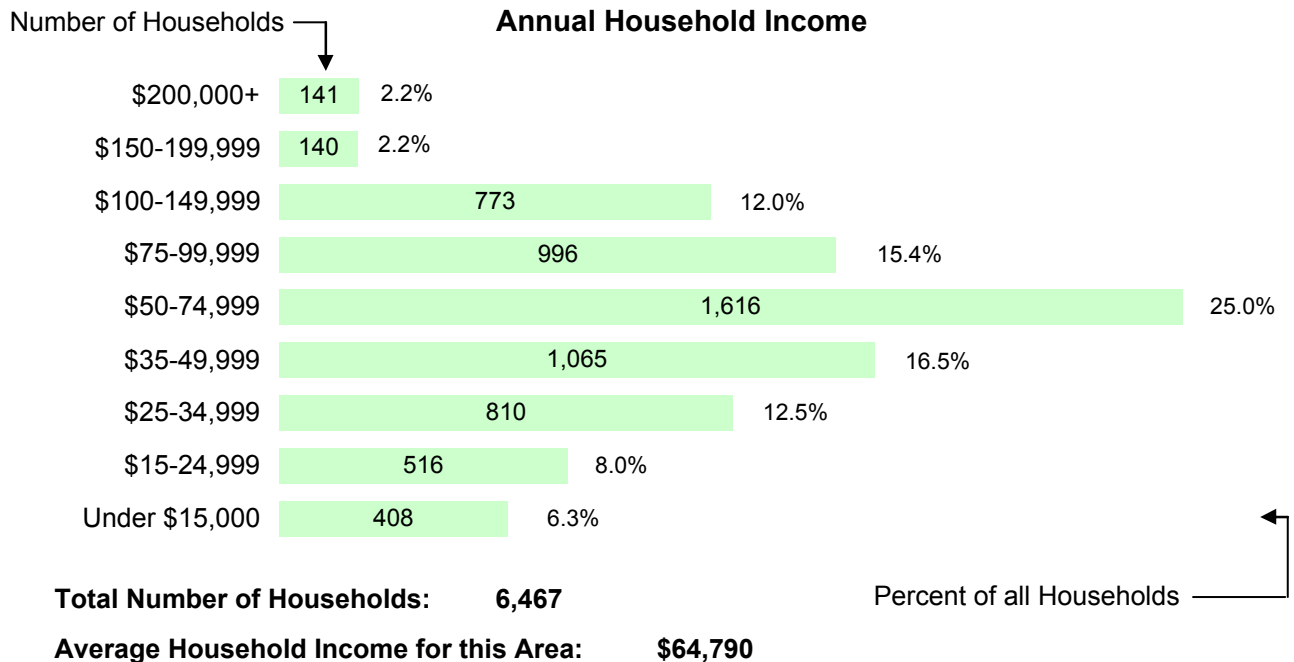

How much income do our households receive annually?

How much do Catholic households give to the parish annually?

Average Sunday Collection per Contributing Catholic Household **$596**
Share of Average Household Income **0.9%**

(See 2000 U.S. Census Report 4c for the Number and Percentage of Contributing Households.)