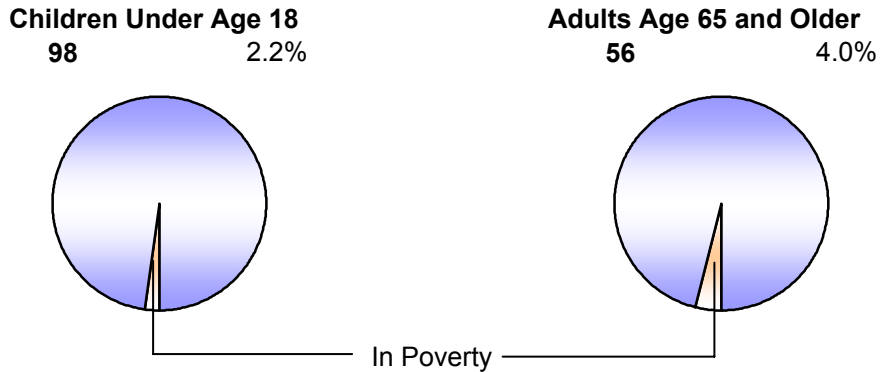

## Poverty and Income

Cluster: 75  
Vicariate: Montgomery

FS# : 2380

Parish: **St. Catherine of Siena**

### How many people living here live in poverty?

(family income is less than the "poverty threshold" based on size of family)

Persons in Poverty **480**  
% of Total Population **2.9%**