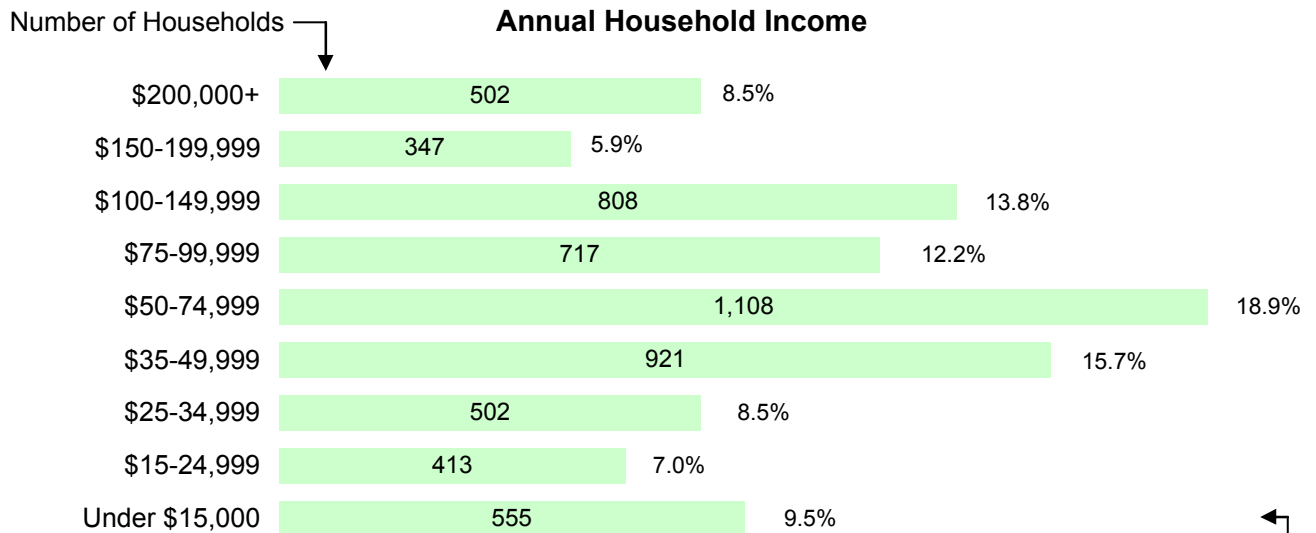

2000 U.S. Census Data - Report 5

Poverty and Income

Cluster: 73
Vicariate: Montgomery

FS# : 2395

Parish: **Immaculate Conception**

How many people living here live in poverty?

(family income is less than the "poverty threshold" based on size of family)

Persons in Poverty **562**
% of Total Population **4.3%**

How much income do our households receive annually?

Total Number of Households: 5,872

Percent of all Households

Average Household Income for this Area: \$88,028