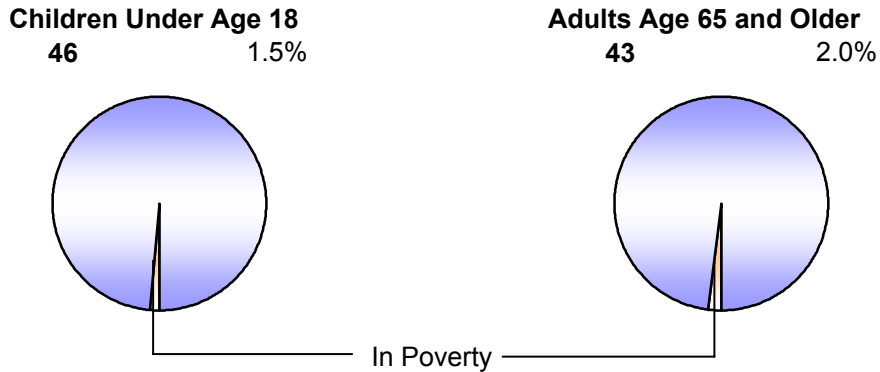

2000 U.S. Census Data - Report 5

Poverty and Income

Cluster: 71
Vicariate: Montgomery

FS# : 2410

Parish: **Mother of Divine Providence**

How many people living here live in poverty?

(family income is less than the "poverty threshold" based on size of family)

Persons in Poverty **420**
% of Total Population **2.7%**

How much income do our households receive annually?

Total Number of Households: 6,794

Percent of all Households

Average Household Income for this Area: \$80,880