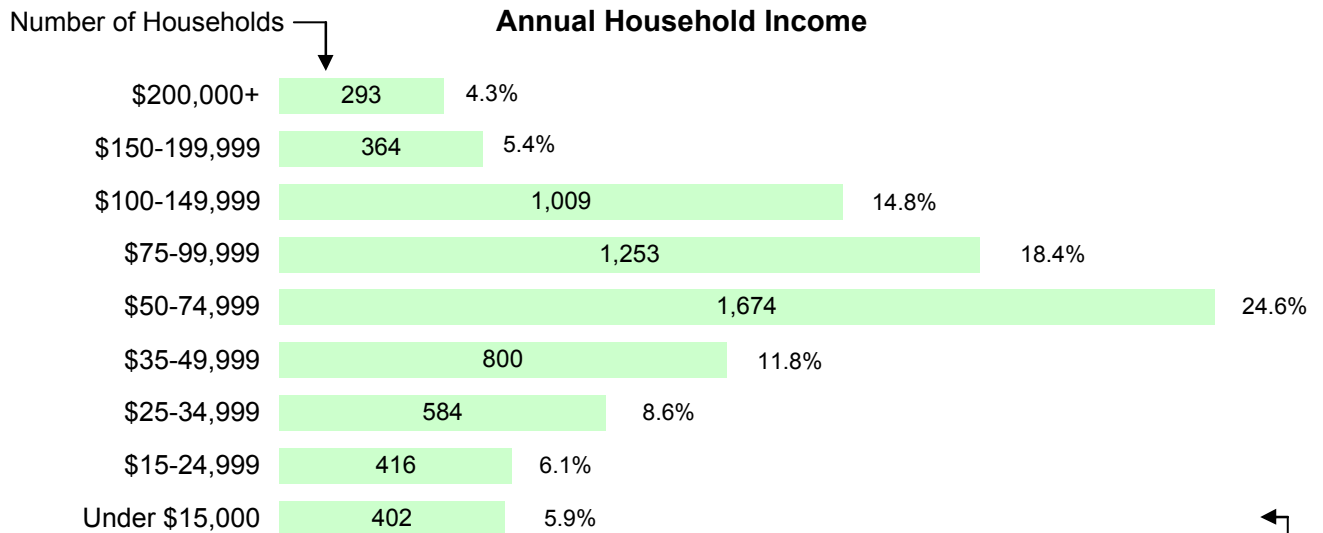

2000 U.S. Census Data - Report 5

Poverty and Income

Cluster: 71
Vicariate: Montgomery

FS# : 2410

Parish: **Mother of Divine Providence**

How many people living here live in poverty?

(family income is less than the "poverty threshold" based on size of family)

Persons in Poverty **420**
% of Total Population **2.7%**

How much income do our households receive annually?

Total Number of Households: 6,794

Percent of all Households

Average Household Income for this Area: \$80,880