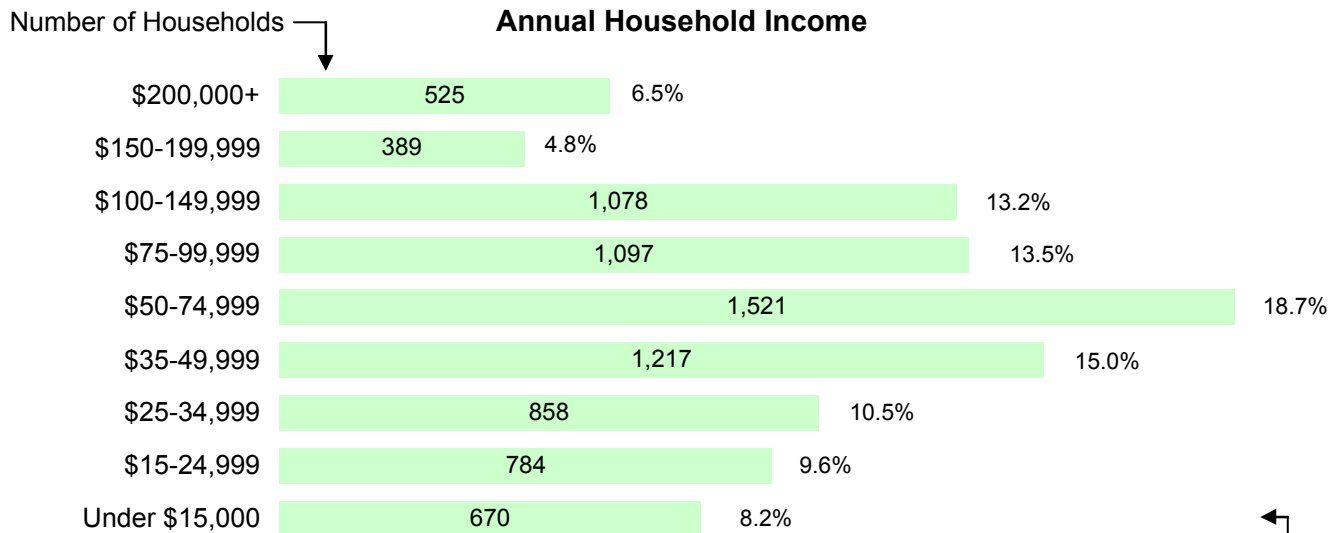

2000 U.S. Census Data - Report 5

Poverty and Income

Cluster: 67
Vicariate: Delaware

FS# : 2490

Parish:

Nativity B.V.M.

How many people living here live in poverty?

(family income is less than the "poverty threshold" based on size of family)

Persons in Poverty **895**
% of Total Population **4.8%**

Children Under Age 18
171 **4.2%**

Adults Age 65 and Older
157 **5.5%**

How much income do our households receive annually?

Total Number of Households: 8,138