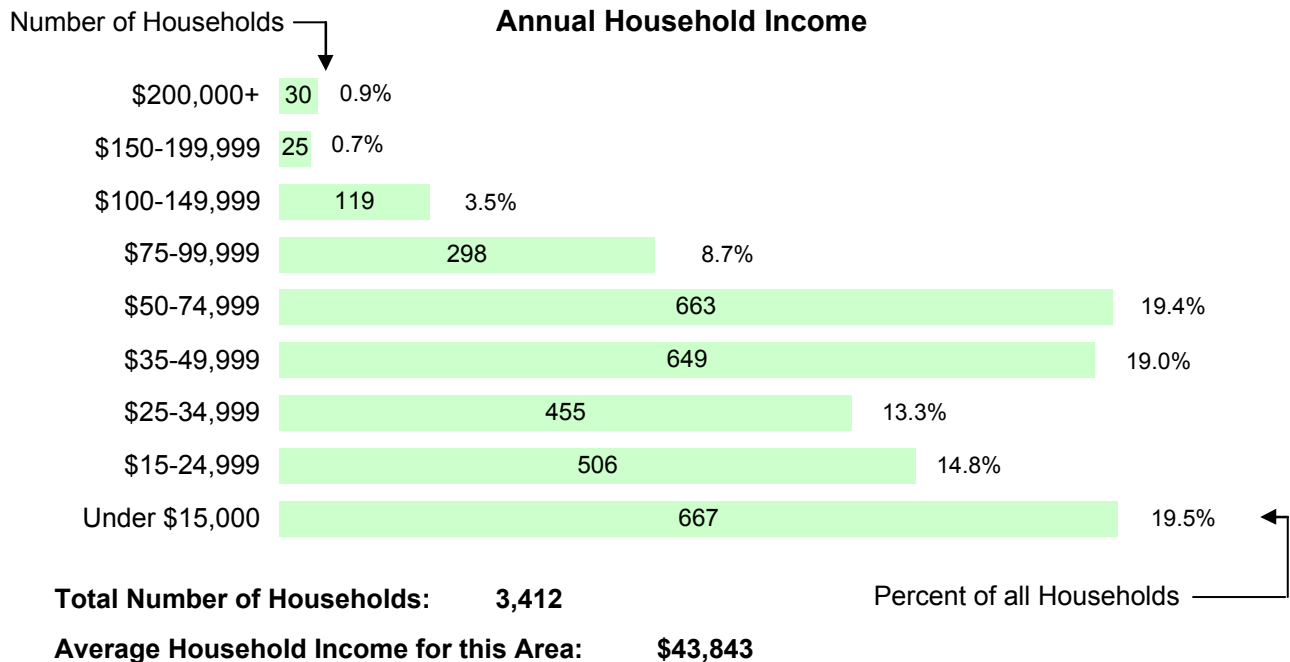

How much income do our households receive annually?

How much do Catholic households give to the parish annually?

Average Sunday Collection per Contributing Catholic Household **$905**
Share of Average Household Income **2.1%**

(See 2000 U.S. Census Report 4c for the Number and Percentage of Contributing Households.)