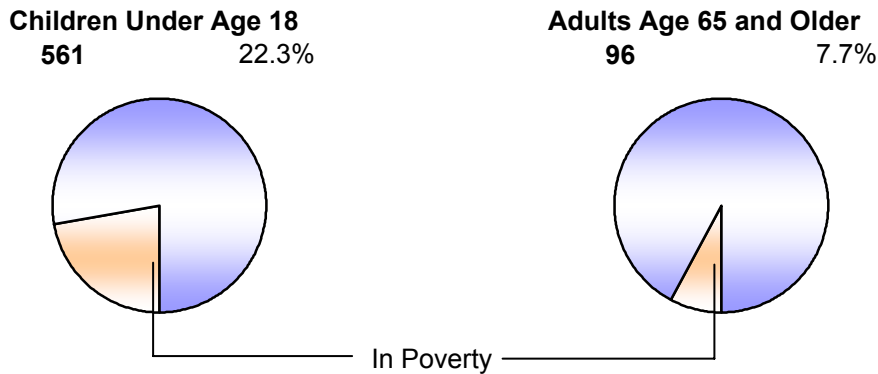

## Poverty and Income

Cluster: 64  
Vicariate: Delaware

FS# : 2705

Parish: **Holy Spirit**

### How many people living here live in poverty?

(family income is less than the "poverty threshold" based on size of family)

Persons in Poverty **1,264**  
% of Total Population **14.2%**