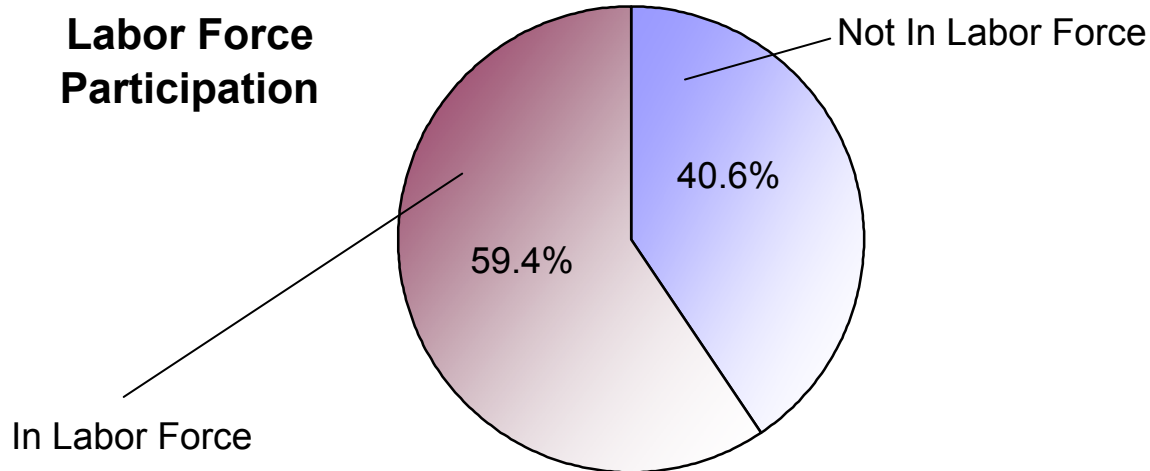

2000 U.S. Census Data - Report 9

Employment

Vicariate: Philadelphia - North Vicariate

Cluster:

Cluster 15

How many people are in the labor force and working?

Total Population (Age 16+)

Not in Labor Force (homemakers, retirees, students, etc.)
 In Labor Force (Total)
 Employed
 Unemployed

Population

#	Pct.
154,152	100.0%
62,655	40.6%
91,497	59.4%
85,847	
5,650	

What kind of work do people do?

Employed Population (Age 16+)

Managerial/Professional
 Sales/Office
 Service
 Production
 Construction
 Farming/Fishing/Forestry
 Armed Forces