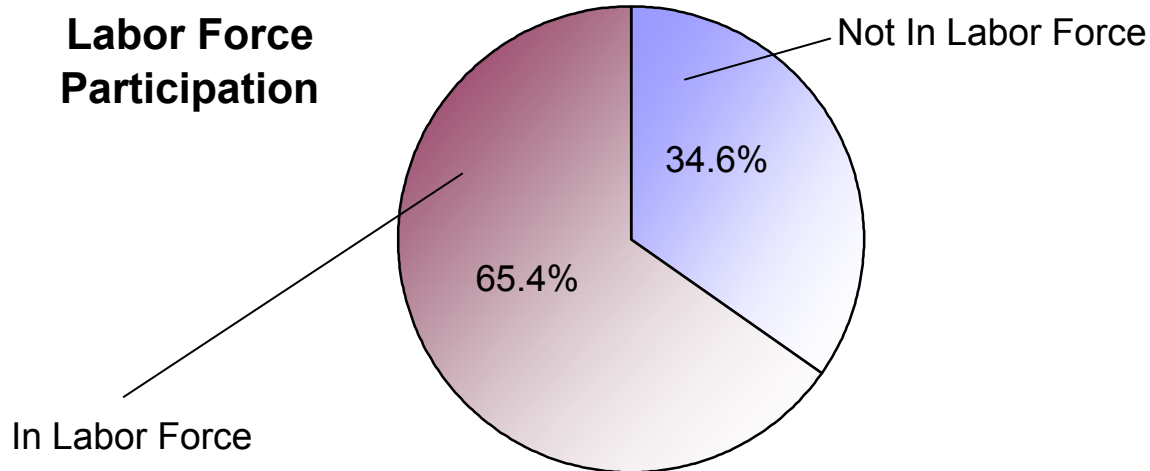

2000 U.S. Census Data - Report 9

Employment

Vicariate: Philadelphia - North Vicariate

Cluster:

Cluster 17

How many people are in the labor force and working?

Total Population (Age 16+)

Not in Labor Force (homemakers, retirees, students, etc.)
 In Labor Force (Total)
 Employed
 Unemployed

Population

#	Pct.
54,021	100.0%
18,707	34.6%
35,314	65.4%
33,479	
1,835	

What kind of work do people do?

Employed Population (Age 16+)

Managerial/Professional
 Sales/Office
 Service
 Production
 Construction
 Farming/Fishing/Forestry
 Armed Forces