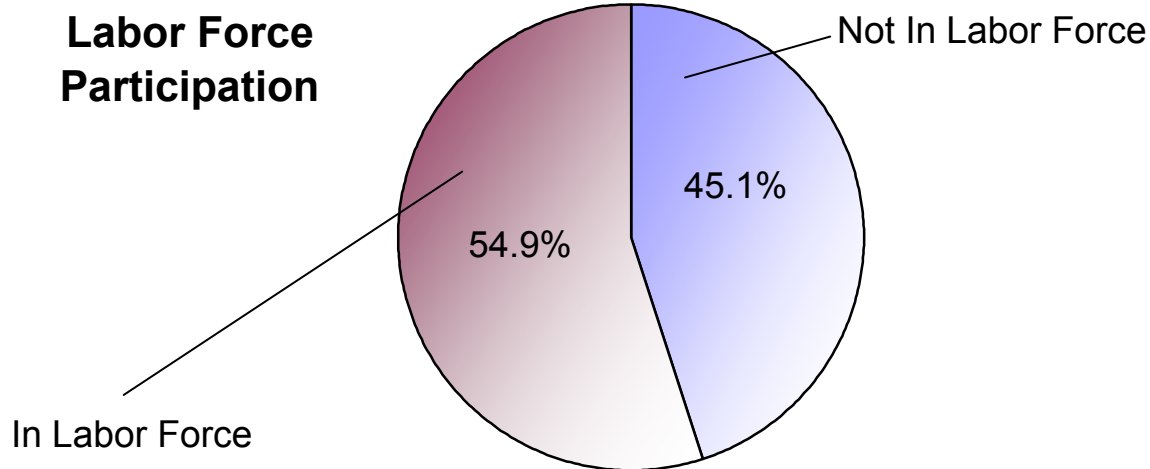

2000 U.S. Census Data - Report 9

Employment

Cluster: 14
Vicariate: Philadelphia - North

FS#: 1325

Parish:

St. Jerome

How many people are in the labor force and working?

Total Population (Age 16+)

Not in Labor Force (homemakers, retirees, students, etc.)
In Labor Force (Total)
Employed
Unemployed

Population

#	Pct.
12,915	100.0%
5,829	45.1%
7,086	54.9%
6,761	
325	

What kind of work do people do?

Employed Population (Age 16+)