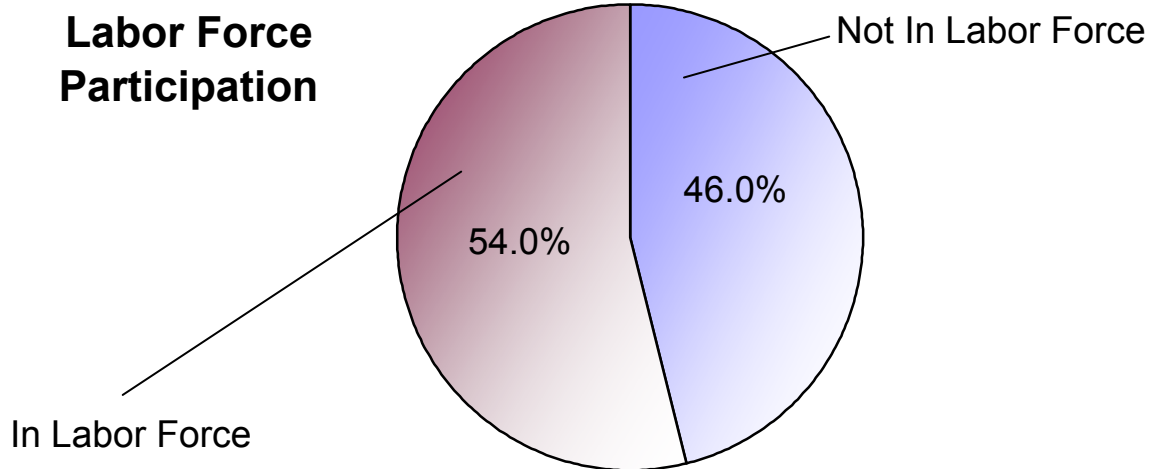

## Employment

Cluster: 16  
Vicariate: Philadelphia - North

FS#: 1330

Parish: **St. Joachim**

*How many people are in the labor force and working?*

**Total Population (Age 16+)**

Not in Labor Force (homemakers, retirees, students, etc.)  
In Labor Force (Total)  
Employed  
Unemployed

**Population**

#	Pct.
<b>12,964</b>	<b>100.0%</b>
5,963	46.0%
7,001	54.0%
5,942	
1,059	

*What kind of work do people do?*

**Employed Population (Age 16+)**

Managerial/Professional  
Sales/Office  
Service  
Production  
Construction  
Farming/Fishing/Forestry  
Armed Forces