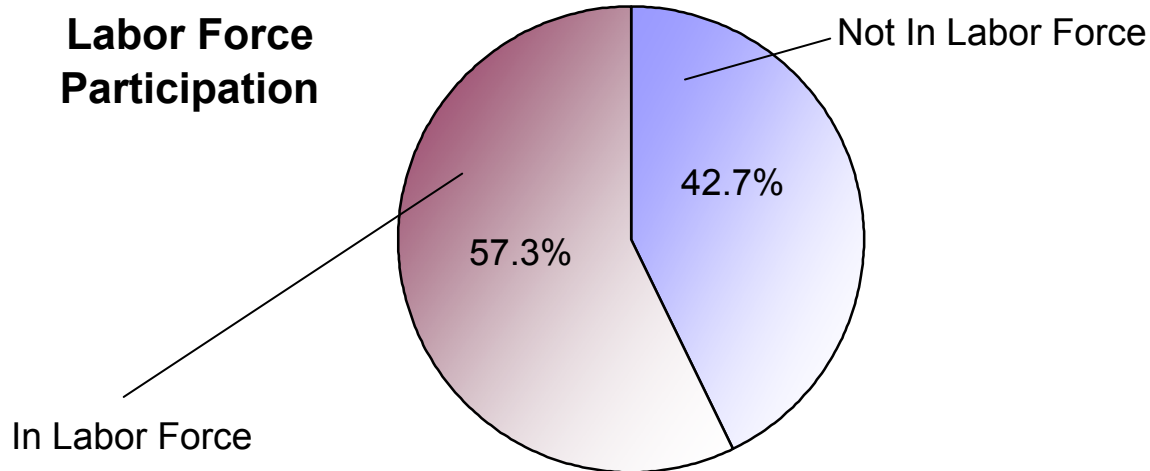

## Employment

Cluster: 70  
Vicariate: Montgomery

FS#: 2035

Parish:

**St. Matthias**

*How many people are in the labor force and working?*

**Total Population (Age 16+)**

Not in Labor Force (homemakers, retirees, students, etc.)  
In Labor Force (Total)  
Employed  
Unemployed

**Population**

#	Pct.
<b>15,853</b>	<b>100.0%</b>
6,765	42.7%
9,088	57.3%
8,644	
444	

*What kind of work do people do?*

**Employed Population (Age 16+)**

Managerial/Professional  
Sales/Office  
Service  
Production  
Construction  
Farming/Fishing/Forestry  
Armed Forces