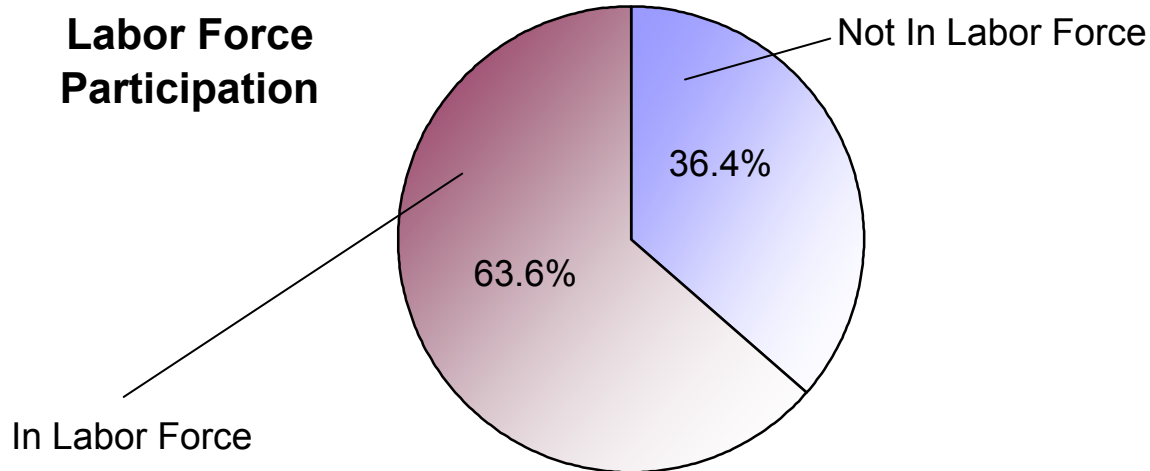

## Employment

Cluster: 70  
Vicariate: Montgomery

FS#: 2115

Parish:

**Our Mother of Good Counsel**

*How many people are in the labor force and working?*

**Total Population (Age 16+)**

Not in Labor Force (homemakers, retirees, students, etc.)  
In Labor Force (Total)  
Employed  
Unemployed

**Population**

#	Pct.
<b>9,911</b>	<b>100.0%</b>
3,610	36.4%
6,301	63.6%
5,687	
614	

*What kind of work do people do?*

**Employed Population (Age 16+)**

Managerial/Professional  
Sales/Office  
Service  
Production  
Construction  
Farming/Fishing/Forestry  
Armed Forces