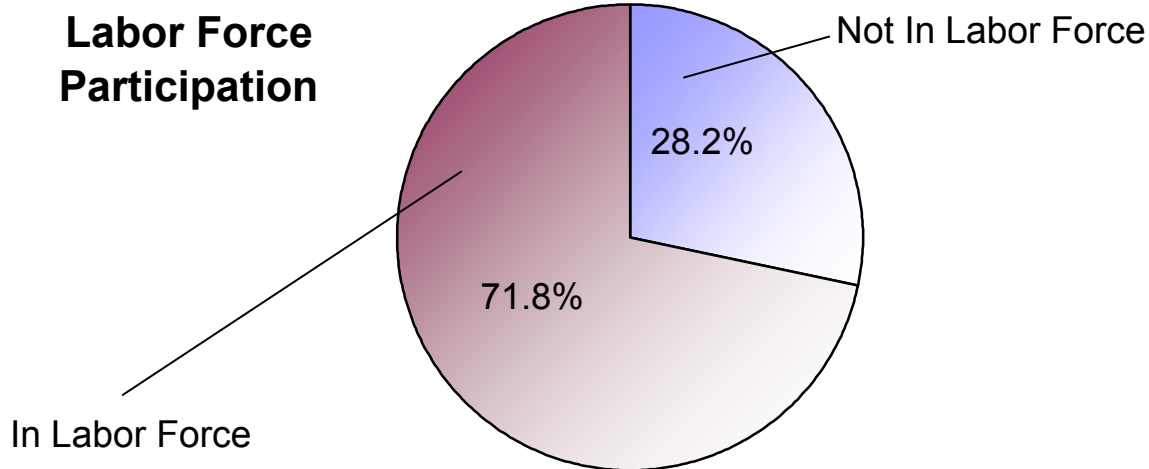

2000 U.S. Census Data - Report 9

Employment

Cluster: 29
Vicariate: Bucks

FS#: 2130

Parish:

St. Jude

How many people are in the labor force and working?

Total Population (Age 16+)

Not in Labor Force (homemakers, retirees, students, etc.)
In Labor Force (Total)
Employed
Unemployed

Population

#	Pct.
15,258	100.0%
4,305	28.2%
10,953	71.8%
10,577	
376	

What kind of work do people do?

Employed Population (Age 16+)