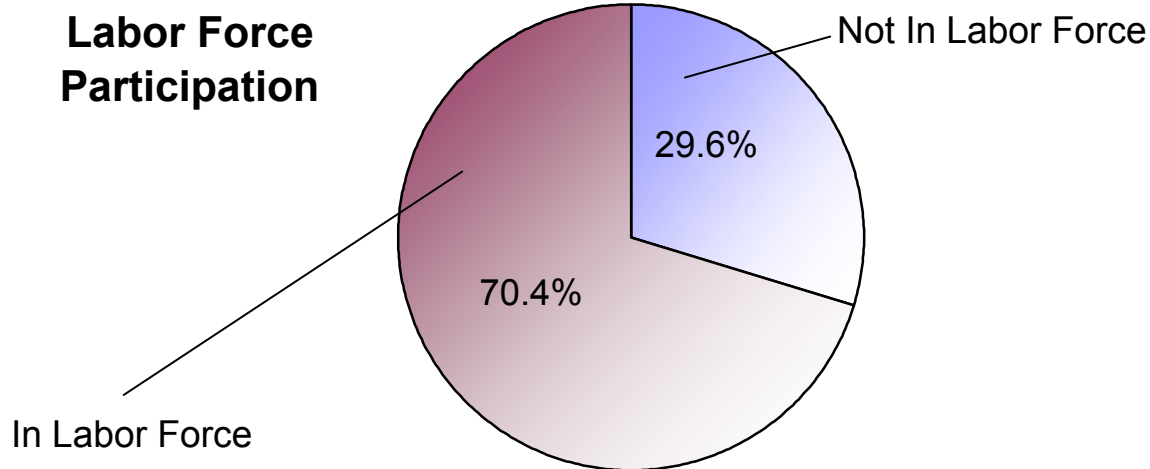

2000 U.S. Census Data - Report 9

Employment

Cluster: 31
Vicariate: Bucks

FS# : 2320

Parish: Assumption B.V.M.

How many people are in the labor force and working?

Total Population (Age 16+)

Not in Labor Force (homemakers, retirees, students, etc.)
In Labor Force (Total)
Employed
Unemployed

Population

#	Pct.
15,247	100.0%
4,515	29.6%
10,732	70.4%
10,273	
459	

What kind of work do people do?

Employed Population (Age 16+)

Managerial/Professional
Sales/Office
Service
Production
Construction
Farming/Fishing/Forestry
Armed Forces