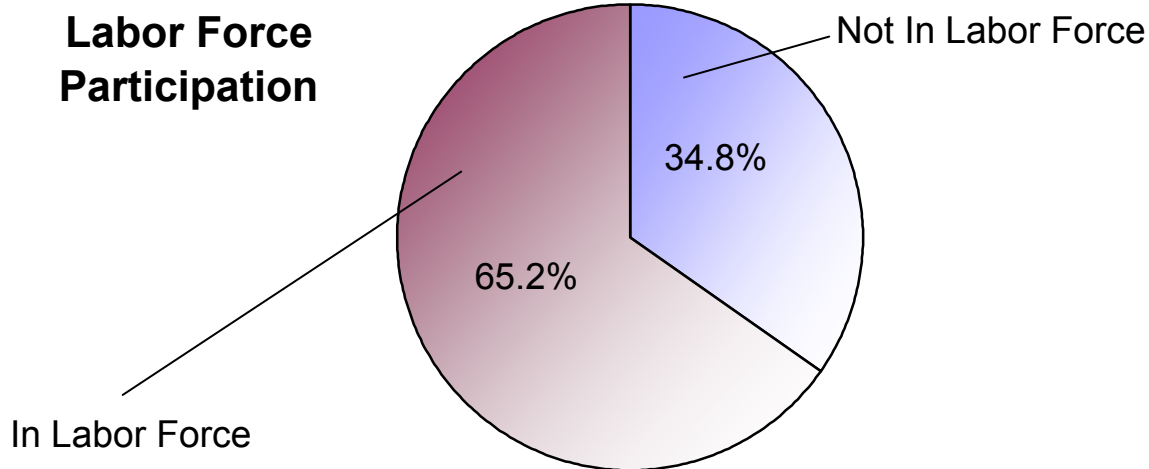

## Employment

Cluster: 41  
Vicariate: Chester

FS#: 2400

Parish:

**St. Patrick**

*How many people are in the labor force and working?*

**Total Population (Age 16+)**

Not in Labor Force (homemakers, retirees, students, etc.)  
In Labor Force (Total)  
Employed  
Unemployed

**Population**

#	Pct.
<b>14,101</b>	<b>100.0%</b>
4,901	34.8%
9,200	65.2%
8,901	
299	

*What kind of work do people do?*

**Employed Population (Age 16+)**

Managerial/Professional  
Sales/Office  
Service  
Production  
Construction  
Farming/Fishing/Forestry  
Armed Forces